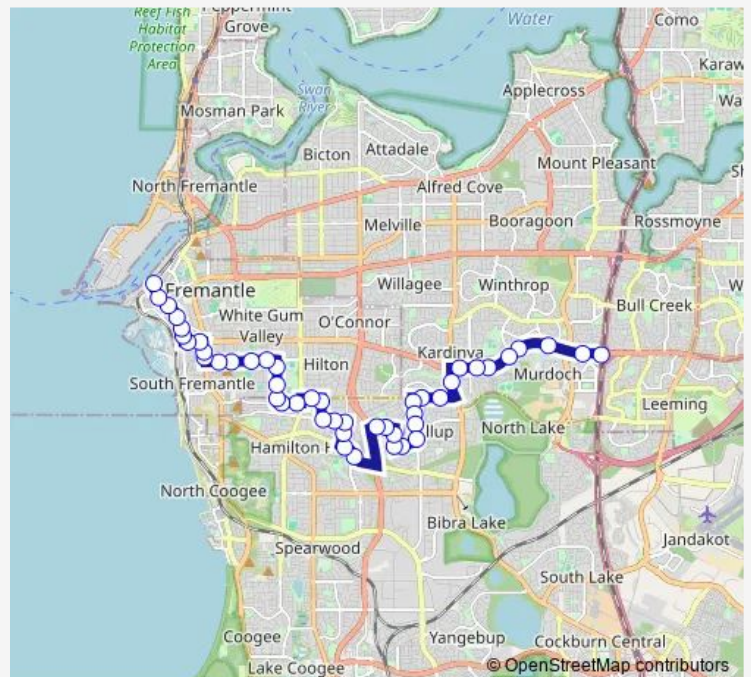

### Direction

Fremantle Stn Stand 8 — Murdoch Stn Stand 12

47 stops

[Open route schedule](#)

- Fremantle Stn Stand 8
- South Tce After Market St
- South Tce - Fremantle Markets
- South Tce - Fremantle Hospital
- Wray Av Before Attfield St
- Wray Av Before Hampton Rd
- Hampton Rd After South St
- Hampton Rd Before Lefroy Rd
- Lefroy Rd After Hale St
- Lefroy Rd After Sea View St
- Lefroy Rd After Caesar St
- Lefroy Rd Before Fifth Av
- York St After Lefroy Rd
- York St Before Jeffery St
- York St Before Jean St
- Clontarf Rd Before Tuart St
- Clontarf Rd After Tuart St
- Winterfold Rd After Instone St
- Frederick Rd After Winterfold Rd
- Frederick Rd Before Healy Rd
- Healy Rd After Bitton St

### Route schedule

Fremantle Stn Stand 8 — Murdoch Stn Stand 12

Monday	06:29-21:18
Tuesday	06:29-21:18
Wednesday	06:29-21:18
Thursday	06:29-21:18
Friday	06:29-21:18
Saturday	07:24-21:18
Sunday	07:26-21:20

### Route info

Direction: Fremantle Stn Stand 8

Stops: 47

Trip Duration: 0 hour 37 min

Healy Rd After Ingram St

Redmond Rd After Hillier Cr

Forrest Rd After England St

Forrest Rd After O'Connell St

South St After Windelya Rd

South St Before Prescott Dr

South St After Prescott Dr

South St Murdoch University

South St Before Murdoch Dr

South St Murdoch Hospital

Murdoch Stn Stand 12

**Direction**