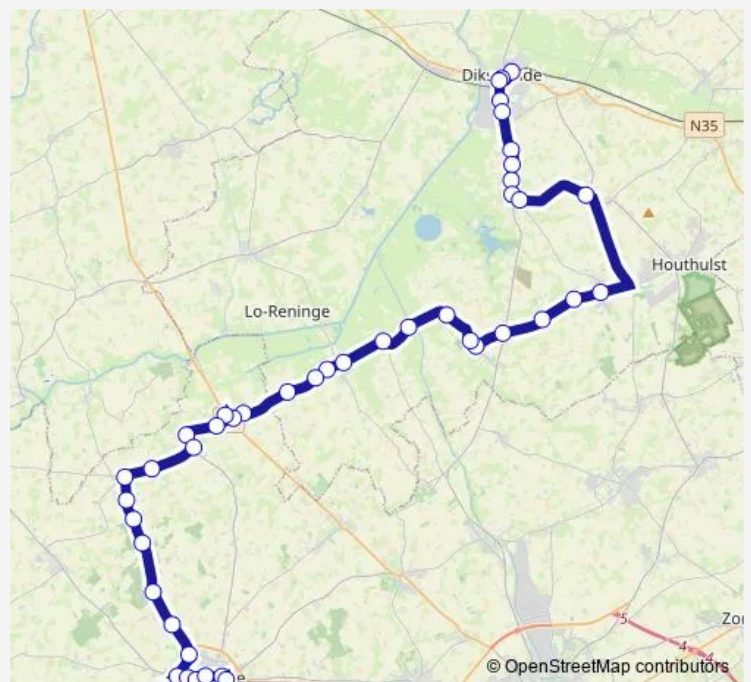

Oostvleteren Dorp

Reninge Brabanthoek

Reninge Hoflandstraat

Route schedule

Poperinge Station perron 1 — Diksmuide Station perron 6

Monday —

Tuesday —

Wednesday 07:12-12:34

Thursday 07:12-17:25

Friday 07:12-17:25

Saturday —

Sunday —

Route info

Direction: Poperinge Station perron 1

Stops: 41

Trip Duration: 0 hour 54 min

513 — Diksmuide - Jonkershove - Oostvleteren - Poperinge

Reninge Station

Reninge Dorp

Noordschote Dorp

Noordschote Drie Grachten

Merkem Luigem

Merkem Kerk

Merkem Stationshuis