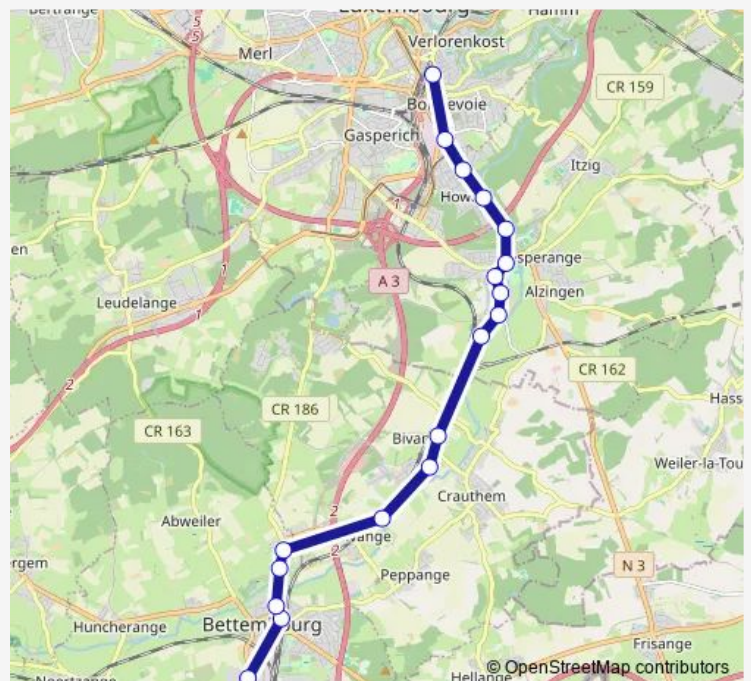

Route schedule

Bettembourg, Scheleck — Luxembourg, Gare Rocate

Monday 05:00-23:00

Tuesday 05:00-23:00

Wednesday 05:00-23:00

Thursday 05:00-23:00

Friday 05:00-23:00

Saturday 05:00-23:00

Sunday 07:00-23:00

Route info

Direction: Bettembourg, Scheleck

Stops: 18

Trip Duration: 0 hour 26 min

513

BusMaps

Direction

Luxembourg, Gare Rocade — Bettembourg, Gare routière

17 stops

[Open route schedule](#)

Luxembourg, Gare Rocade

Bonnevoie, Lycée Bouneweg Pe

Howald, Jhangeli

Howald, Am Houwaldsbiérg

Hesperange, Wollefsmillen