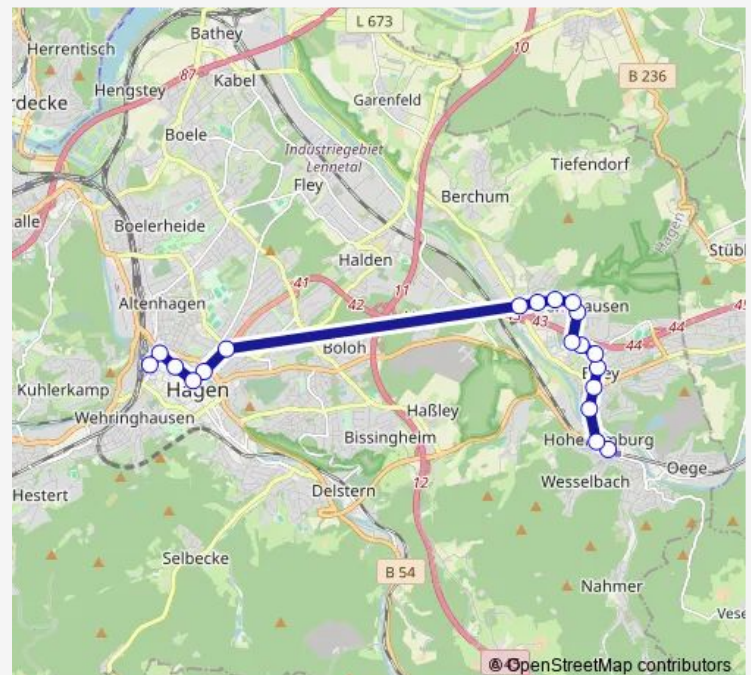

Saturday 07:02-21:31

Sunday 21:31

Route info

Direction: Hagen Hbf

Stops: 19

Trip Duration: 0 hour 32 min

513

BusMaps

Direction

Hagen Hbf — Hagen Hohenlimburg Bf

19 stops

[Open route schedule](#)

Hagen Hbf

Hagen Altenhg. Brücke

Hagen Neumarktstr.

Hagen Stadtmitte/Volme Galerie