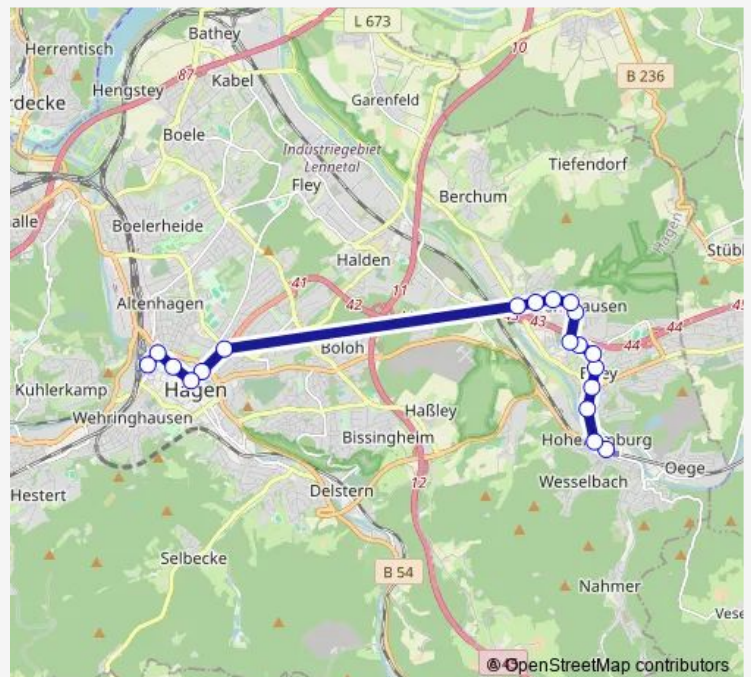

Hagen Hbf

Route schedule

Hagen Hohenlimburg Bf — Hagen Hbf

Monday 21:59

Tuesday 21:59

Wednesday 21:59

Thursday 21:59

Friday 21:59

Saturday 20:59-21:59

Sunday 19:59-21:59

Route info

Direction: Hagen Hohenlimburg Bf

Stops: 19

Trip Duration: 0 hour 29 min

513

BusMaps

Direction

Hagen Hbf — Hagen Hohenlimburg Bf

19 stops

[Open route schedule](#)

Hagen Hbf

Hagen Altenhg. Brücke

Hagen Neumarktstr.

Hagen Stadtmitte/Volme Galerie