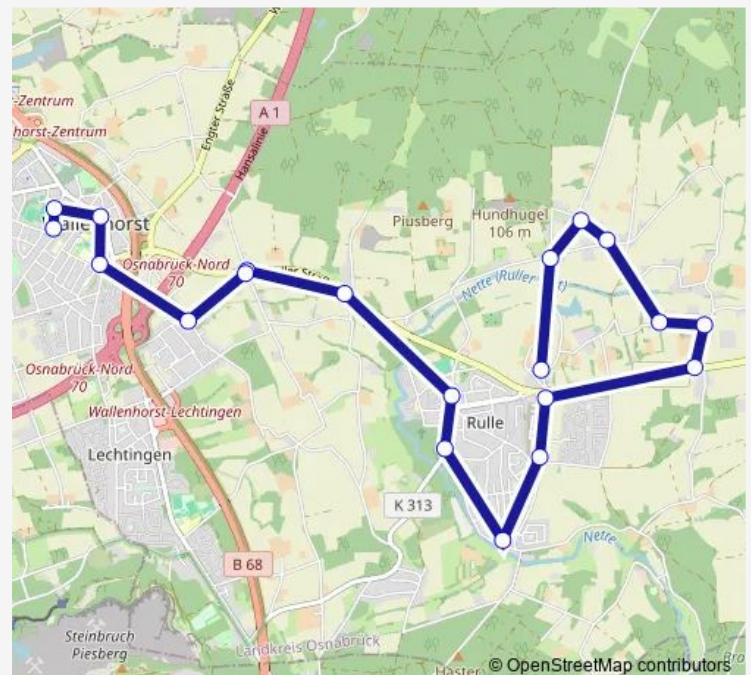

Direction

Rulle Dörper Damm — Wallenhorst Alter Pyer Kirchweg

20 stops

[Open route schedule](#)

Rulle Dörper Damm

Rulle Am Steinhaus

Rulle Auf dem Hügel

Rulle Vor dem Bruch

Rulle Zum Bruch

Rulle Ostenort

Rulle Ost

Rulle Stadtweg

Rulle Im Esch

Rulle Riedensweg

Rulle Am Haupthügel

Rulle Grundschule

Route schedule

Rulle Dörper Damm — Wallenhorst Alter Pyer Kirchweg

Monday 07:16

Tuesday 07:16

Wednesday 07:16

Thursday 07:16

Friday 07:16

Saturday —

Sunday —

Route info

Direction: Rulle Dörper Damm

Stops: 20

Trip Duration: 0 hour 35 min

513 Bus time schedules and route maps are available in an offline PDF at busmaps.com. Use the busmaps.com website to see live bus times, train schedule or subway schedule, and step-by-step directions for all public transit in Osnabrueck