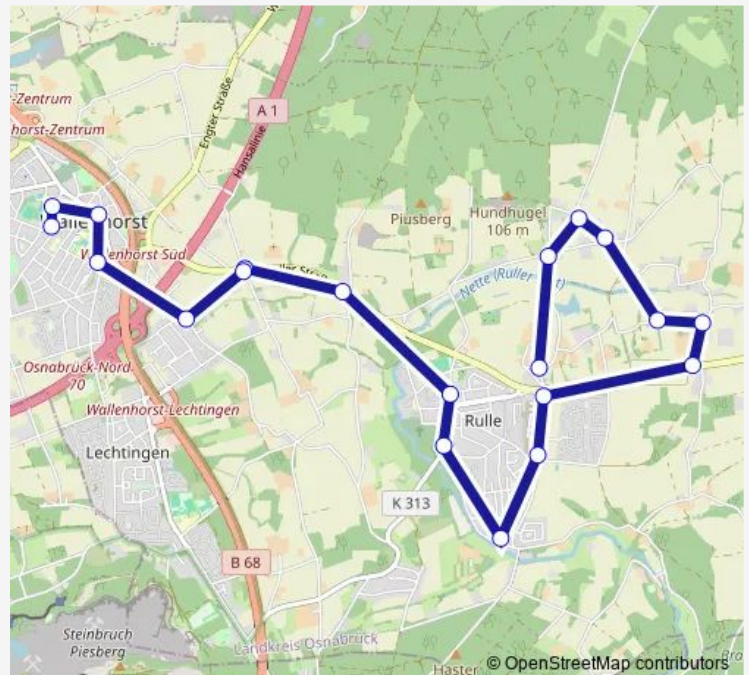

### Direction

Rulle Dörper Damm — Wallenhorst Alter Pyer Kirchweg

20 stops

[Open route schedule](#)

Rulle Dörper Damm

Rulle Am Steinhaus

Rulle Auf dem Hügel

Rulle Vor dem Bruch

Rulle Zum Bruch

Rulle Ostenort

Rulle Ost

Rulle Stadtweg

Rulle Im Esch

Rulle Riedensweg

Rulle Am Haupthügel

Rulle Grundschule

### Route schedule

Rulle Dörper Damm — Wallenhorst Alter Pyer Kirchweg

Monday 07:16

Tuesday 07:16

Wednesday 07:16

Thursday 07:16

Friday 07:16

Saturday —

### Route info

Direction: Rulle Dörper Damm

Stops: 20

Trip Duration: 0 hour 31 min

513 Bus time schedules and route maps are available in an offline PDF at [busmaps.com](https://busmaps.com). Use the [busmaps.com](https://busmaps.com) website to see live bus times, train schedule or subway schedule, and step-by-step directions for all public transit in Osnabrueck