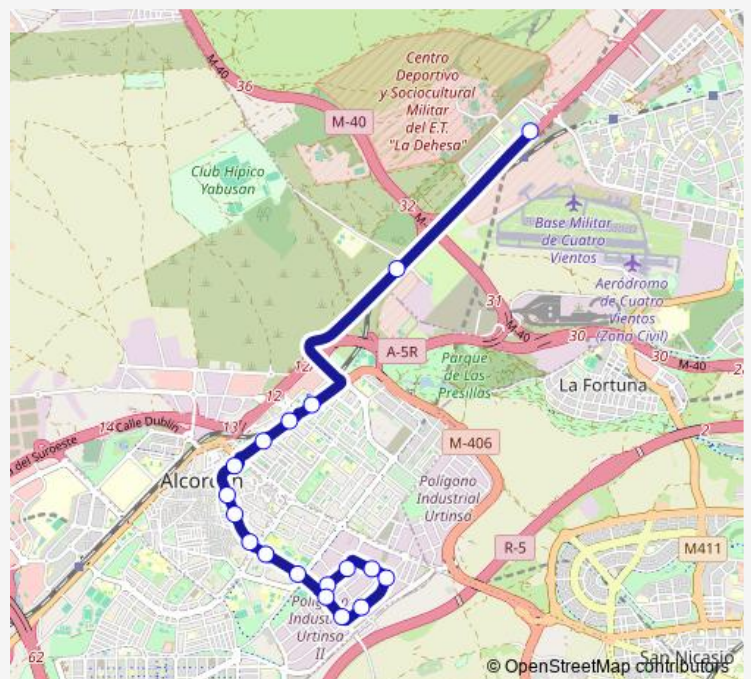

Polvoranca-Centro DE Salud

Polvoranca-Av.Alcalde José Aranda

Polvoranca-Pocillo

Polvoranca-Jaboneria

Av.Cantarranas-SAN José

Av.Lisboa-Porto Lagos

Av.Lisboa-Portocristo

Av.Lisboa-Carballino

Av.Lisboa-Est.San José DE Valderas

Ctra.A5-Museo DEL Aire Y DEL Espacio

Pºextremadura-Cuatro Vientos

Route schedule

Polvoranca-Olimpico Fco.Fdez.Ochoa — Pºextremadura-Cuatro Vientos

Monday	00:00-23:45
Tuesday	00:00-23:45
Wednesday	00:00-23:45
Thursday	00:00-23:45
Friday	00:00-23:45
Saturday	00:00-23:45
Sunday	00:00-23:45

Route info

Direction: Polvoranca-Olimpico Fco.Fdez.Ochoa

Stops: 12

Trip Duration: 0 hour 17 min

Direction

P°extremadura-Cuatro Vientos — Polvoranca-Servicios Municipales

18 stops

[Open route schedule](#)

Friday 00:00-23:52

Saturday 00:07-23:52

Sunday 00:07-23:52

Route info

Direction: P°extremadura-Cuatro Vientos

Stops: 18

Trip Duration: 0 hour 23 min

513 Bus time schedules and route maps are available in an offline PDF at busmaps.com. Use the busmaps.com website to see live bus times, train schedule or subway schedule, and step-by-step directions for all public transit in Alcorcon