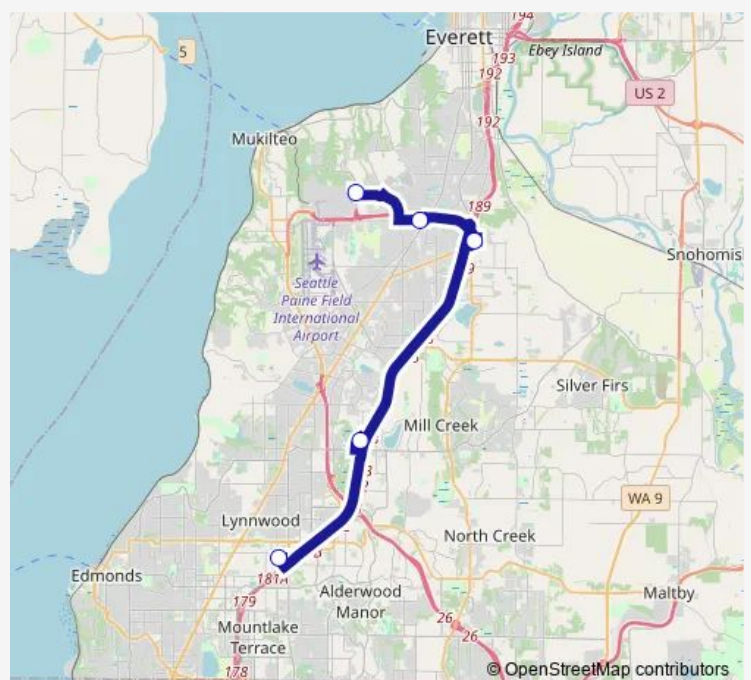

Bus 513 Seaway Transit Ctr - Northgate Station

[Go to website](#)

**Direction**

Seaway Transit Center Bay 11 — Lynnwood City Center Station Bay D2

5 stops

[Open route schedule](#)

Seaway Transit Center Bay 11

W Casino Rd & Evergreen Way

Eastmont Park & Ride Bay 1

Ash Way Park & Ride Bay 1

Lynnwood City Center Station Bay D2

Route schedule

Seaway Transit Center Bay 11 — Lynnwood City Center Station Bay D2

Monday	05:00-08:30
Tuesday	05:00-08:30
Wednesday	05:00-08:30
Thursday	05:00-08:30
Friday	05:00-08:30
Saturday	—
Sunday	—

Route info

Direction: Seaway Transit Center Bay 11

Stops: 5

Trip Duration: 0 hour 31 min

513 — Seaway Transit Ctr - Northgate Station

### Direction

Lynnwood City Center Station Bay D4 — Seaway Transit Center Bay 11

5 stops

[Open route schedule](#)

Lynnwood City Center Station Bay D4

Ash Way Park & Ride Bay 4

Eastmont Park & Ride Bay 1

W Casino Rd & Evergreen Way