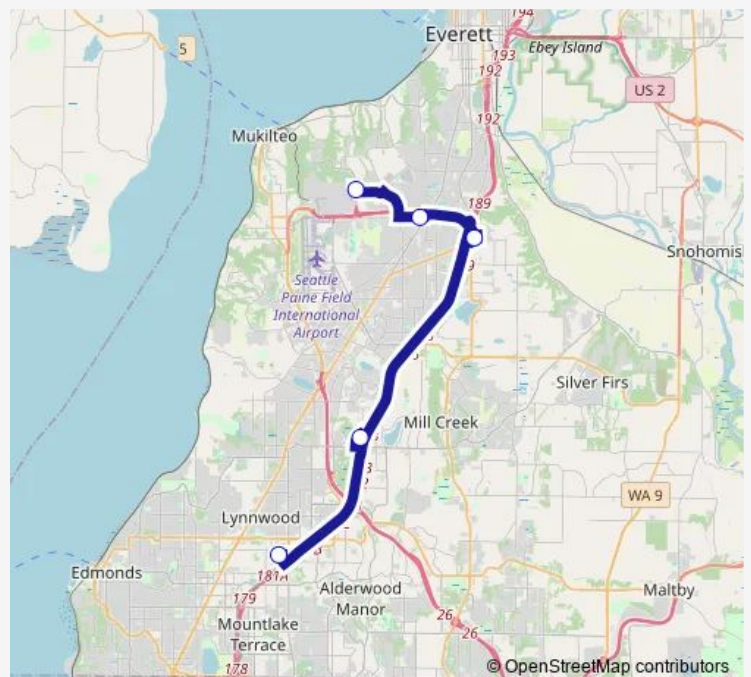

Bus 513 Seaway Transit Ctr - Northgate Station

[Go to website](#)

Direction

Seaway Transit Center Bay 11 — Lynnwood City Center Station Bay D2

5 stops

[Open route schedule](#)

Seaway Transit Center Bay 11

W Casino Rd & Evergreen Way

Eastmont Park & Ride Bay 1

Ash Way Park & Ride Bay 1

Lynnwood City Center Station Bay D2

Route schedule

Seaway Transit Center Bay 11 — Lynnwood City Center Station Bay D2

Monday	05:00-08:30
Tuesday	05:00-08:30
Wednesday	05:00-08:30
Thursday	05:00-08:30
Friday	05:00-08:30
Saturday	—
Sunday	—

Route info

Direction: Seaway Transit Center Bay 11

Stops: 5

Trip Duration: 0 hour 41 min

513 — Seaway Transit Ctr - Northgate Station

Direction

Lynnwood City Center Station Bay D4 — Seaway Transit Center Bay 11

5 stops

[Open route schedule](#)

Lynnwood City Center Station Bay D4

Ash Way Park & Ride Bay 4

Eastmont Park & Ride Bay 1

W Casino Rd & Evergreen Way

Seaway Transit Center Bay 11

Route schedule