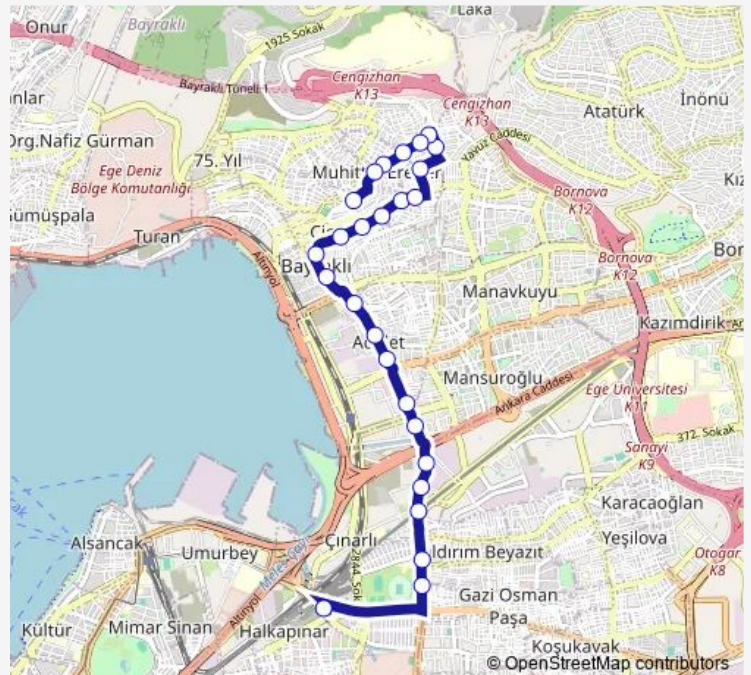

Thursday 00:20-23:50

Friday 00:20-23:50

Saturday 06:15-08:22

Sunday —

Route info

Direction: Gazi Meydanı Son Durak

Stops: 27

Trip Duration: 0 hour 33 min