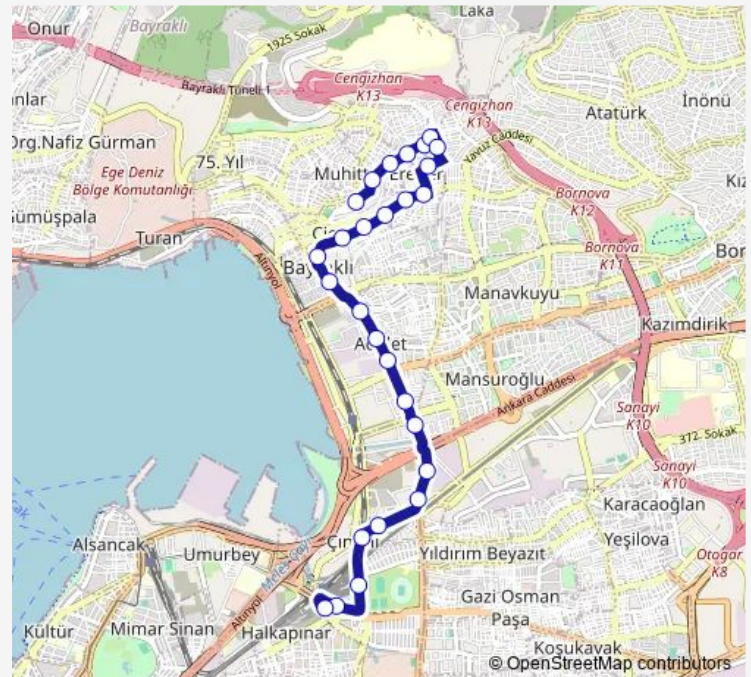

Thursday 00:20-23:50

Friday 00:20-23:50

Saturday 06:50-08:25

Sunday —

Route info

Direction: Halkapınar Metro

Stops: 26

Trip Duration: 0 hour 33 min

Wednesday 00:20-23:50

Thursday 00:20-23:50

Friday 00:20-23:50

Saturday 06:15-08:22

Sunday —

Route info

Direction: Gazi Meydanı Son Durak

Stops: 27