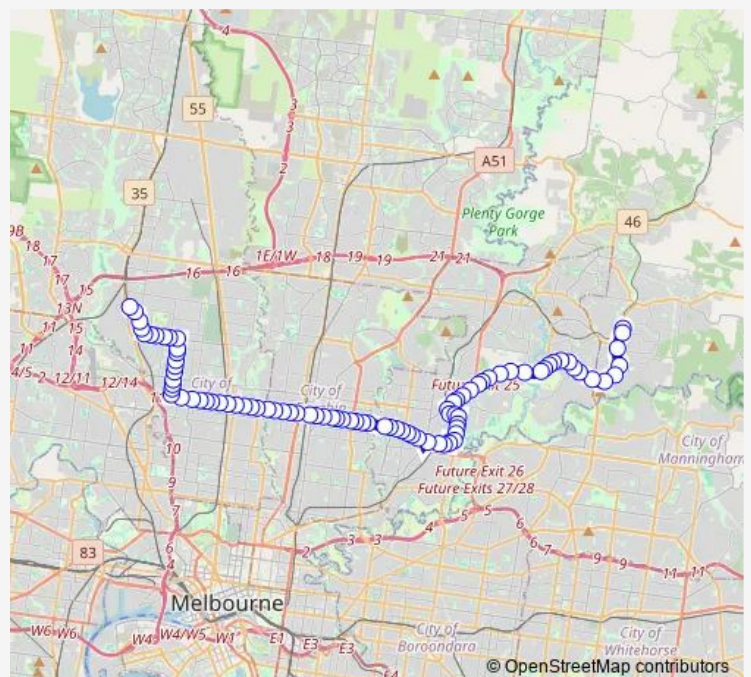

**Route schedule**

Eltham Station/Main Rd (Eltham) — Glenroy Station/Hartington St (Glenroy)

Monday 05:28-21:05

Tuesday 05:28-21:05

Wednesday 05:28-21:05

Thursday 05:28-21:05

Friday 05:28-21:05

Saturday 05:58-21:35

Sunday 07:00-21:35

**Route info**

Direction: Eltham Station/Main Rd (Eltham)

Stops: 89

Trip Duration: 1 hour 25 min

513 — Eltham - Glenroy

Cantala Ave/Lower Plenty Rd (Rosanna)

Milford Gr/Lower Plenty Rd (Rosanna)

Arden Cres/Lower Plenty Rd (Rosanna)

Millicent St/Lower Plenty Rd (Rosanna)

Rosanna Station/Turnham Ave (Rosanna)

Turnham Ave/Station Rd (Rosanna)

Grenhilda Rd/Station Rd (Rosanna)

Station Rd/Rosanna Rd (Rosanna)

St James Rd/Rosanna Rd (Heidelberg)

Reid St/Rosanna Rd (Heidelberg)

Brown St/Rosanna Rd (Heidelberg)

Heidelberg Primary School/Darebin St (Heidelberg)

Warringal SC/Cape St (Heidelberg)

Hawdon St/Burgundy St (Heidelberg)