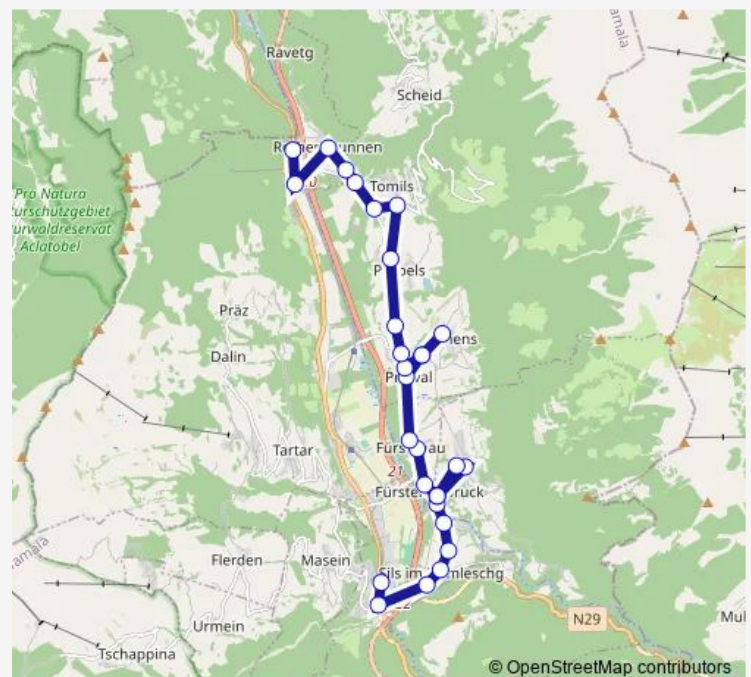

Bus 513

[Go to website](#)

Direction

Thusis, Bahnhof — Rothenbrunnen, Bahnhof

29 stops

[Open route schedule](#)

Thusis, Bahnhof

Thusis, Dorf

Sils im Domleschg, Oberdorf

Sils im Domleschg, Dorf

Sils im Domleschg, Prolung

Sils im Domleschg, Cumparduns

Scharans, St. Agatha

Scharans, Altersheim

Scharans, Dorf

Scharans, Mosterei

Scharans, Altersheim

Fürstenuau, Fürstenaubruck

Fürstenuau, Dorf

Fürstenuau, Schloss

Pratval, Dorf

Pratval, Rietberg

Almens, Dorf

Pratval, Rietberg

Pratval, Gemeindehaus

Rodels, Dorf

Rodels, Rèsch

Route schedule

Thusis, Bahnhof — Rothenbrunnen, Bahnhof

Monday 05:07-23:35

Tuesday 05:07-23:35

Wednesday 05:07-23:35

Thursday 05:07-23:35

Friday 05:07-02:35⁺¹

Saturday 03:35-02:35⁺¹

Sunday 03:35-23:35

Route info

Direction: Thusis, Bahnhof

Stops: 29

Trip Duration: 0 hour 42 min

■ 513

BusMaps