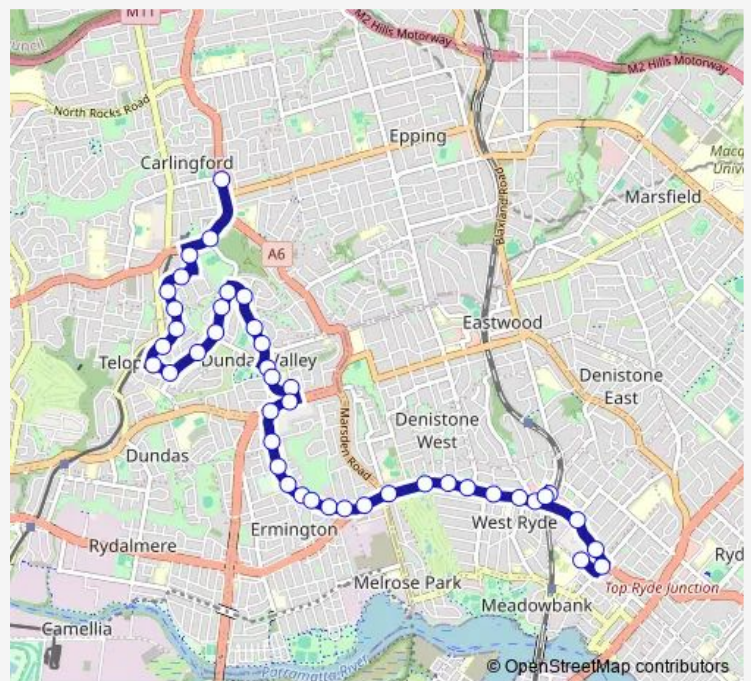

Carlingford Court, Pennant Hills Rd — West Ryde Station (Set Down)

Monday 15:09

Tuesday 15:09

Wednesday 15:09

Thursday 15:09

Friday 15:09

Saturday —

Sunday —

Route info

Direction: Carlingford Court, Pennant Hills Rd

Stops: 42

Trip Duration: 0 hour 41 min

513 — West Ryde to Carlingford via Dundas Valley

Yates Av At King St

Lottie Stewart Hospital, Stewart St

Stewart St At Kissing Point Rd

Kissing Point Rd At Fremont Av

Kissing Point Rd At Bartlett St

Kissing Point Rd Opp Ermington West Public School

Kissing Point Rd At Delaware Rd

Kissing Point Rd Opp Stevens St

Kissing Point Rd Opp Deakin St

Kissing Point Rd At William St

Winbourne St Opp Ermington Public School

Winbourne St Opp Farnell St

Ermington Public School, Winbourne St

Victoria Rd After Marsden Rd

Maze Park, Victoria Rd

Victoria Rd At Mirool St