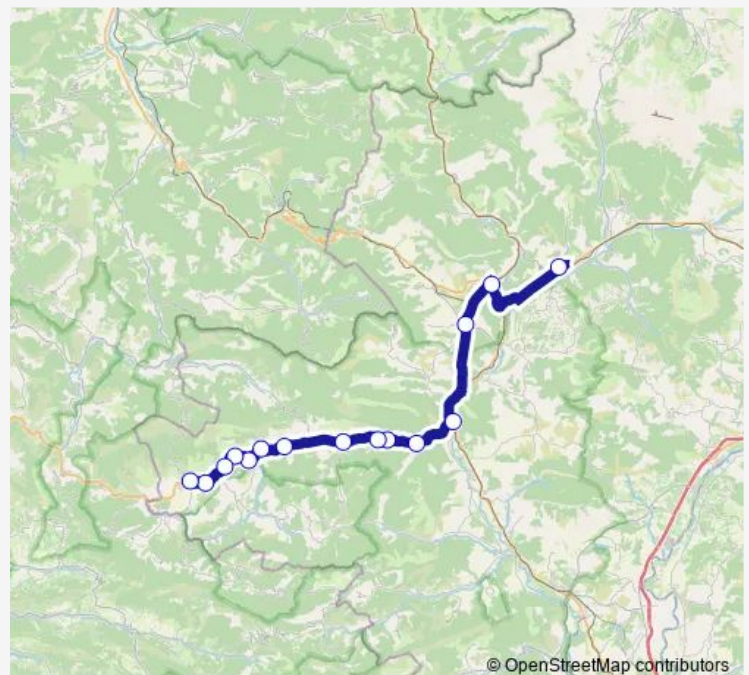

## Route schedule

Veynes - Gare SnCF — Sainte Catherine

Monday 17:55

Tuesday 17:55-18:55

Wednesday 17:55-18:55

Thursday 17:55-18:55

Friday 17:55-18:55

Saturday —

## Route info

Direction: Veynes - Gare SnCF

Stops: 15

Trip Duration: 0 hour 45 min

© OpenStreetMap contributors