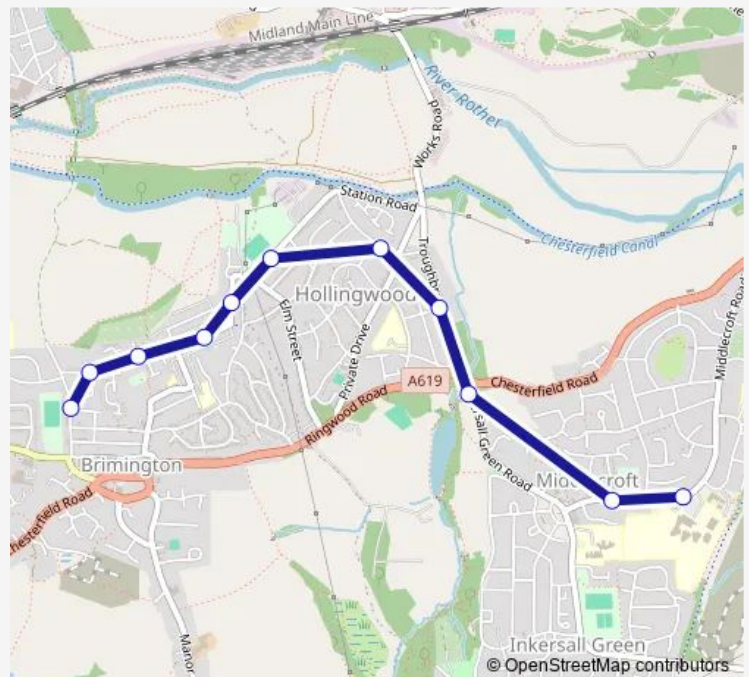

Ringwood Park

Troughbrook Road

Hollingwood Crescent

Working Mens Club

Victoria Street

Queen Street

Damon Drive

Peterdale Close

George Street

Route schedule

Springwell School — George Street

Monday 15:20

Tuesday 15:20

Wednesday 15:20

Thursday 15:20

Friday 14:50

Saturday —

Sunday —

Route info

Direction: Springwell School

Stops: 11

Trip Duration: 0 hour 15 min

513 — Brimington - Springwell School Middlecroft

Direction

George Street — Springwell School

12 stops

[Open route schedule](#)

George Street

Peterdale Close

Lydden Close

Queen Street

Victoria Street