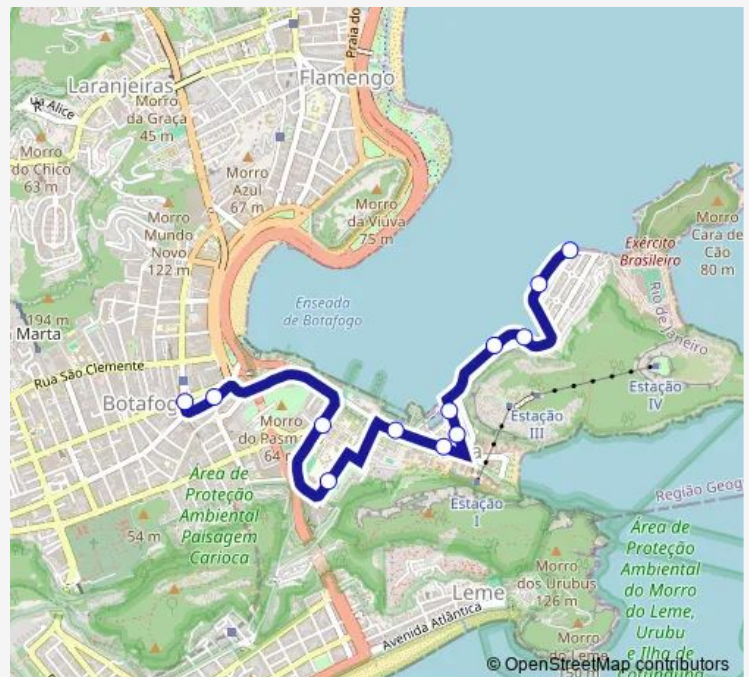

Praia da Urca

Roquete Pinto

Joaquim Caetano

Ponto Regulador: Urca : Linha 513

Route schedule

Ponto Final: Metrô Botafogo (Acesso Mena Barreto) —
 Ponto Regulador: Urca : Linha 513

Monday	00:00
Tuesday	00:00
Wednesday	00:00
Thursday	00:00
Friday	00:00
Saturday	00:00
Sunday	—

Route info

Direction: Ponto Final: Metrô Botafogo (Acesso Mena Barreto)

Stops: 13

Trip Duration: 0 hour 18 min

Direction

Ponto Regulador: Urca : Linha 513 — Ponto Final: Metrô Botafogo (Acesso Mena Barreto)

12 stops

[Open route schedule](#)

Ponto Regulador: Urca : Linha 513

Roquete Pinto

Praia da Urca

Mureta da Urca

Urbano Santos

Praça Felix Laranjeiras

Monday	00:00
Tuesday	00:00
Wednesday	00:00
Thursday	00:00
Friday	00:00
Saturday	00:00
Sunday	—

Route info

Direction: Ponto Regulador: Urca : Linha 513

Stops: 12

Trip Duration: 0 hour 18 min

513 Bus time schedules and route maps are available in an offline PDF at busmaps.com. Use the busmaps.com website to see live bus times, train schedule or subway schedule, and step-by-step directions for all public transit in Rio de Janeiro