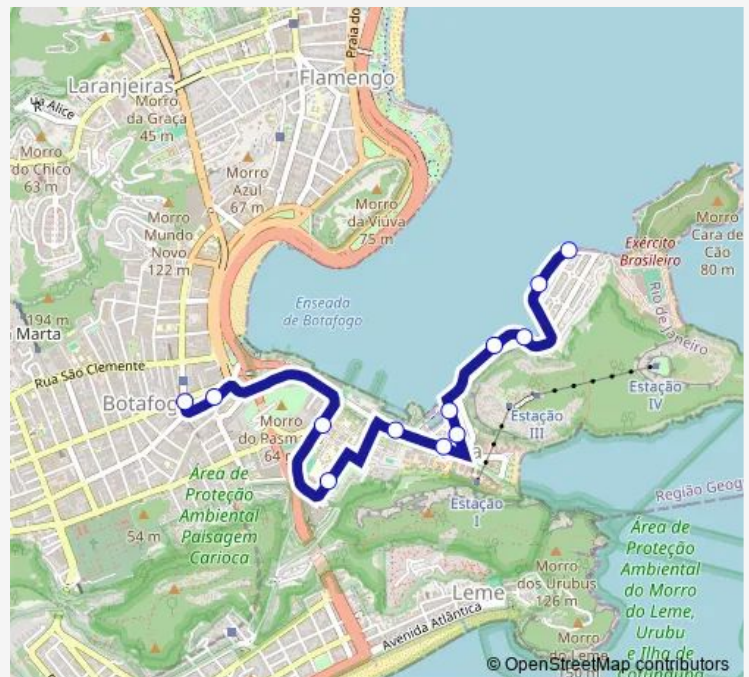

Praia da Urca

Roquete Pinto

Joaquim Caetano

Ponto Final: Urca : Linha 513

Route schedule

Ponto Final: Metrô Botafogo (Acesso Mena Barreto) —
Ponto Final: Urca : Linha 513

Monday	00:00
Tuesday	00:00
Wednesday	00:00
Thursday	00:00
Friday	00:00
Saturday	00:00
Sunday	—

Route info

Direction: Ponto Final: Metrô Botafogo (Acesso Mena Barreto)

Stops: 13

Trip Duration: 0 hour 13 min

513 — Urca - Botafogo

Direction

Ponto Final: Urca : Linha 513 — Ponto Final: Metrô Botafogo (Acesso Mena Barreto)

12 stops

[Open route schedule](#)

Ponto Final: Urca : Linha 513

Roquete Pinto

Praia da Urca

Mureta da Urca

Urbano Santos

Praça Felix Laranjeiras

Monday	00:00
Tuesday	00:00
Wednesday	00:00
Thursday	00:00
Friday	00:00
Saturday	00:00
Sunday	—

Route info

Direction: Ponto Final: Urca : Linha 513

Stops: 12

Trip Duration: 0 hour 18 min

513 Bus time schedules and route maps are available in an offline PDF at busmaps.com. Use the busmaps.com website to see live bus times, train schedule or subway schedule, and step-by-step directions for all public transit in Rio de Janeiro