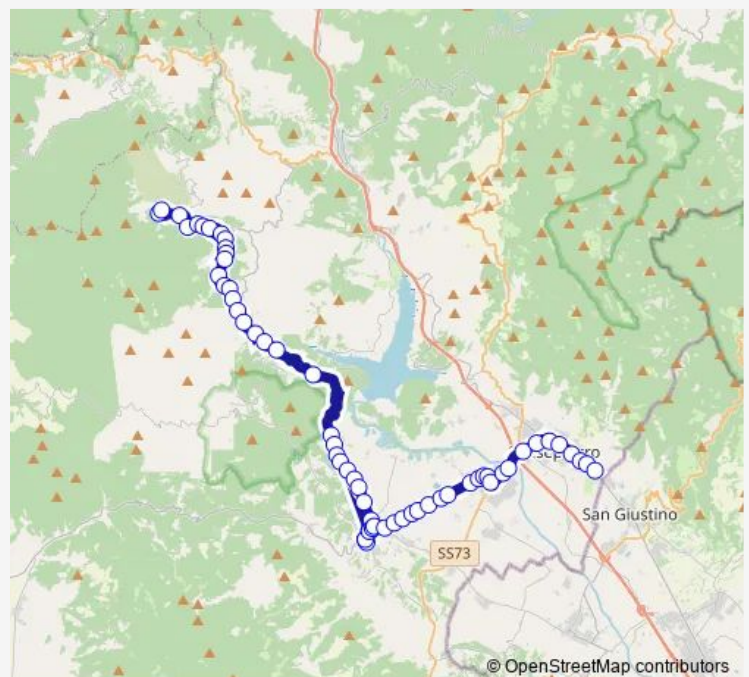

### Route schedule

Via Marconi (Autostazione) — Pieve S.Stefano Istituto Forestale

Monday 08:30

Tuesday —

Wednesday —

Thursday —

Friday —

Saturday —

### Route info

Direction: Via Marconi (Autostazione)

Stops: 10

Trip Duration: 0 hour 25 min