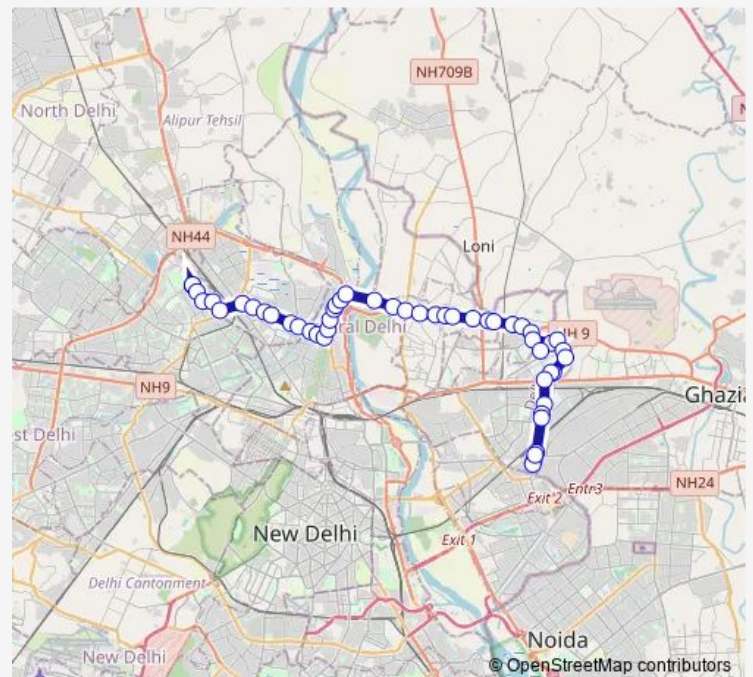

Police Station Timarpur

Nehru Vihar Crossing

Wazirabad Crossing

Route schedule

Shalimar Bagh BH Block — Isbt Anand Vihar

Monday 06:45-19:18

Tuesday 06:45-19:18

Wednesday 06:45-19:18

Thursday 06:45-19:18

Friday 06:45-19:18

Saturday 06:45-19:18

Sunday 06:45-19:18

Route info

Direction: Shalimar Bagh BH Block

Stops: 50

Trip Duration: 1 hour 49 min