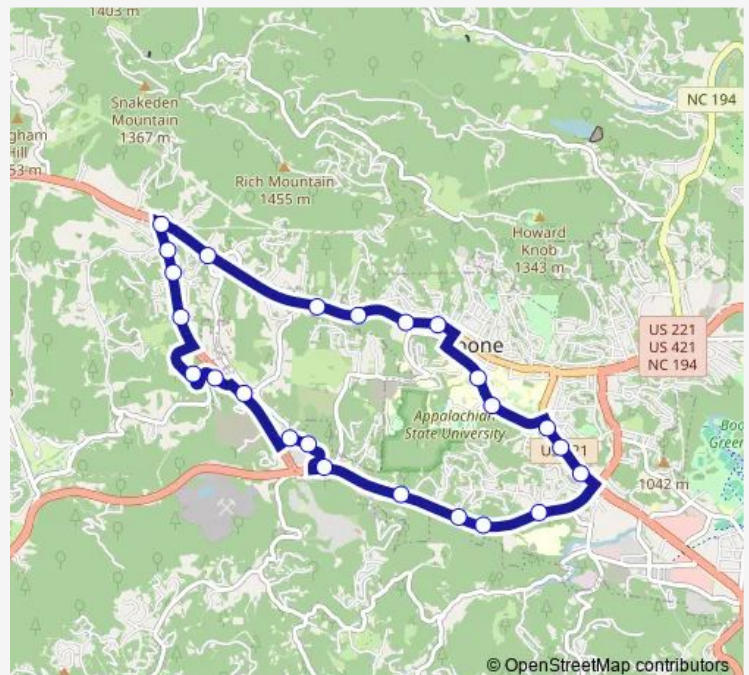

Oak Grove Rd

Route schedule

ASU Schaefer Center — Ram's Rack

Monday 06:47-21:35

Tuesday 06:47-21:35

Wednesday 06:47-21:35

Thursday 06:47-21:35

Friday 06:47-21:35

Saturday 08:27-17:30

Sunday 11:27-20:00

Route info

Direction: ASU Schaefer Center

Stops: 24

Trip Duration: 0 hour 28 min

Pop105 Night

High Country Condos