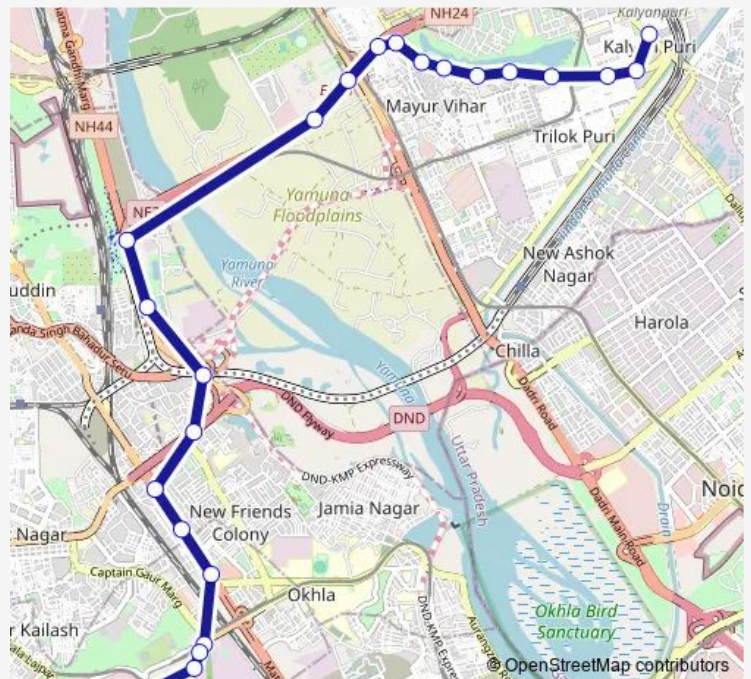

Bus 306down

[Go to website](#)

Direction

Kalyan Puri Terminal — Nehru Place

23 stops

[Open route schedule](#)

- Kalyan Puri Terminal
- Super Bazar
- Chand Cinema
- Trilok Puri 13 Block
- Kotla Village
- ITI Khichiripur
- Shashi Garden Xing
- P S Pandav Nagar
- Patparganj
- Samaspur Jagir Village
- Akhardham Temple
- Cpwd Office
- Nizamuddin Road Bridge
- Isbt Sarai Kale Khan
- Bala Sahib Gurudwara
- Maharani Bagh
- Ashram Chowk
- Mata Mandir New Friends Colony
- Ishwar Nagar
- Modi Mills
- Nsic

Route schedule

Kalyan Puri Terminal — Nehru Place

Monday	06:50-22:20
Tuesday	06:50-22:20
Wednesday	06:50-22:20
Thursday	06:50-22:20
Friday	06:50-22:20
Saturday	06:50-22:20
Sunday	06:50-22:20

Route info

Direction: Kalyan Puri Terminal

Stops: 23

Trip Duration: 0 hour 55 min

306down

BusMaps

Kalkaji Mandir

Nehru Place

306down Bus time schedules and route maps are available in an offline PDF at busmaps.com. Use the busmaps.com website to see live bus times, train schedule or subway schedule, and step-by-step directions for all public transit in New Delhi