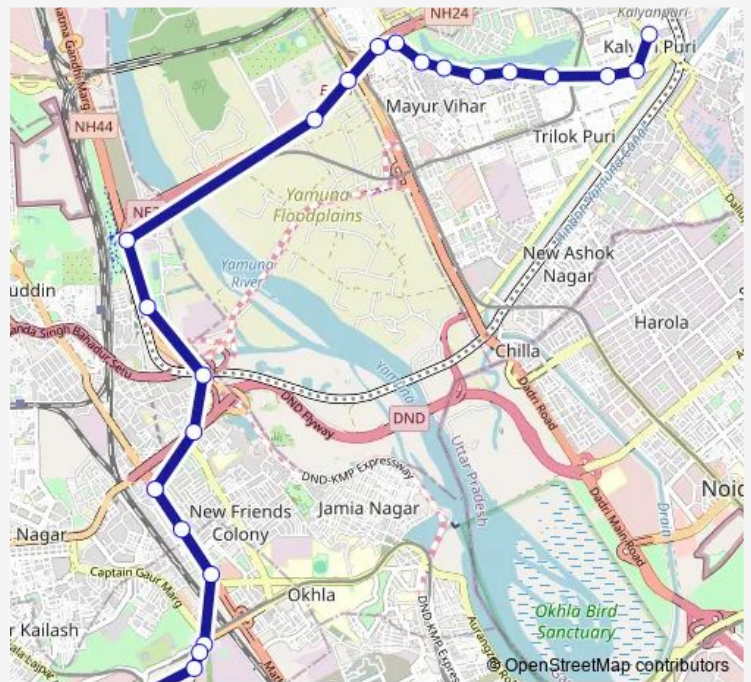

Bus 306down

[Go to website](#)

Direction

Kalyan Puri Terminal — Nehru Place

23 stops

[Open route schedule](#)

- Kalyan Puri Terminal
- Super Bazar
- Chand Cinema
- Trilok Puri 13 Block
- Kotla Village
- ITI Khichiripur
- Shashi Garden Xing
- P S Pandav Nagar
- Patparganj
- Samaspur Jagir Village
- Akhardham Temple
- Cpwd Office
- Nizamuddin Road Bridge
- Isbt Sarai Kale Khan
- Bala Sahib Gurudwara
- Maharani Bagh
- Ashram Chowk
- Mata Mandir New Friends Colony
- Ishwar Nagar
- Modi Mills
- Nsic

Route schedule

Kalyan Puri Terminal — Nehru Place

Monday	06:50-22:20
Tuesday	06:50-22:20
Wednesday	06:50-22:20
Thursday	06:50-22:20
Friday	06:50-22:20
Saturday	06:50-22:20
Sunday	06:50-22:20

Route info

Direction: Kalyan Puri Terminal

Stops: 23

Trip Duration: 0 hour 55 min

306down

Kalkaji Mandir

Nehru Place

306down Bus time schedules and route maps are available in an offline PDF at busmaps.com. Use the busmaps.com website to see live bus times, train schedule or subway schedule, and step-by-step directions for all public transit in New Delhi