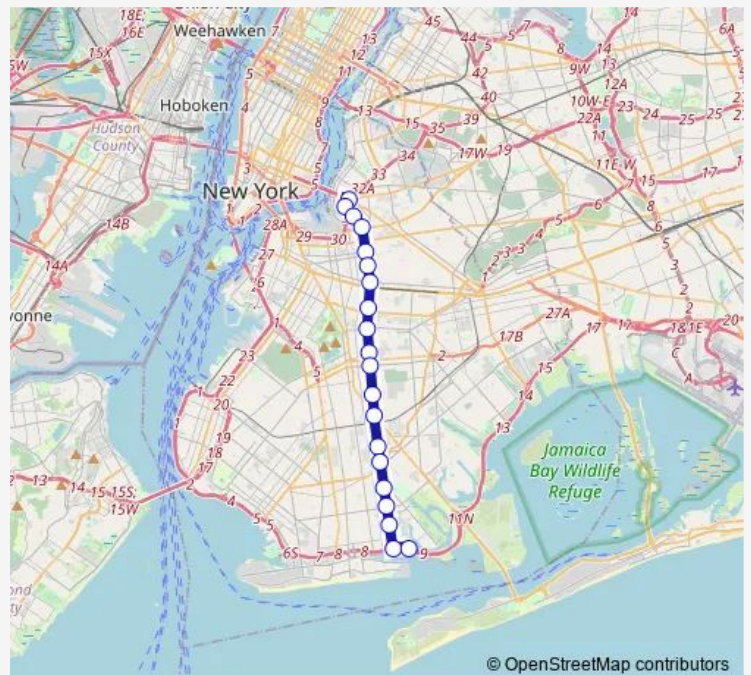

Direction

Williamsburg Bridge Plaza/Lane 4 — Shore Pkwy/Knapp St

20 stops

[Open route schedule](#)

Williamsburg Bridge Plaza/Lane 4

LEE AV/Taylor St

LEE AV/Hewes St

LEE AV/Flushing Av

Nostrand AV/Flatbush Av

Nostrand AV/Avenue L

Nostrand AV/Kings Hwy

Nostrand AV/Avenue R

Nostrand AV/Avenue U

Nostrand AV/Avenue X

Shore Pkwy/Nostrand Av

Shore Pkwy/Knapp St

Route schedule

Williamsburg Bridge Plaza/Lane 4 — Shore Pkwy/Knapp St

Monday	06:00-23:05
Tuesday	06:00-23:05
Wednesday	06:00-23:05
Thursday	06:00-23:05
Friday	06:00-23:05
Saturday	06:58-23:00
Sunday	07:00-22:05

Route info

Direction: Williamsburg Bridge Plaza/Lane 4

Stops: 20

Trip Duration: 1 hour 9 min

© OpenStreetMap contributors

Direction

Knapp ST/Shore Pkwy — Williamsburg Bridge Plaza/Lane 4

20 stops