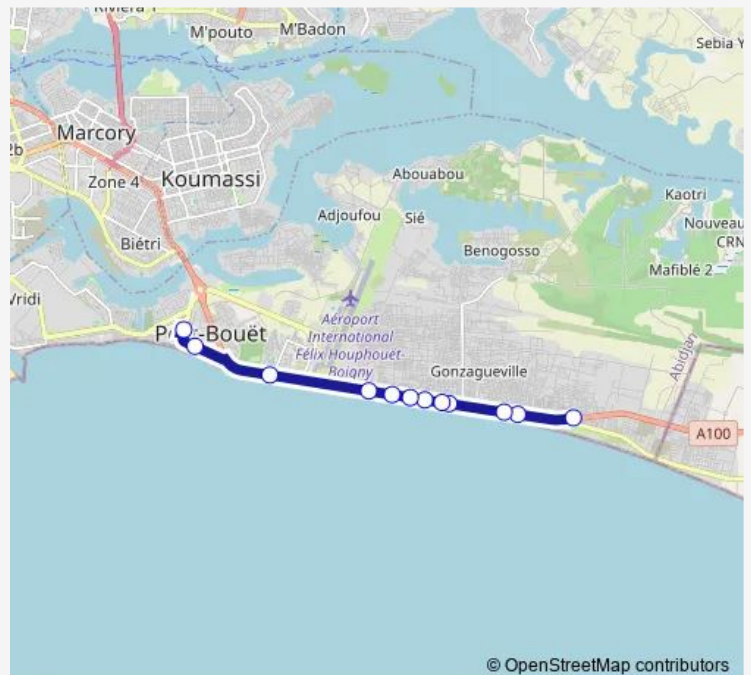

Direction

Anani - Rond-point — Marché de Port-Bouët

12 stops

[Open route schedule](#)

Anani - Rond-point

Carrefour Abraham

Carrefour Abraham

Eglise Catholique

Route schedule

Anani - Rond-point — Marché de Port-Bouët

Monday 06:00

Tuesday 06:00

Wednesday 06:00

Thursday 06:00

Friday 06:00

Saturday 06:00

Sunday 06:00

Route info

Direction: Anani - Rond-point

Stops: 12

Trip Duration: 0 hour 18 min

© OpenStreetMap contributors

Direction

Marché de Port-Bouët — Anani - Rond-point

9 stops

[Open route schedule](#)

Marché de Port-Bouët

Carrefour Aéroport - Après le pont

Marché Adjoufou

Casier

Mosquée Sylla

Jean folly