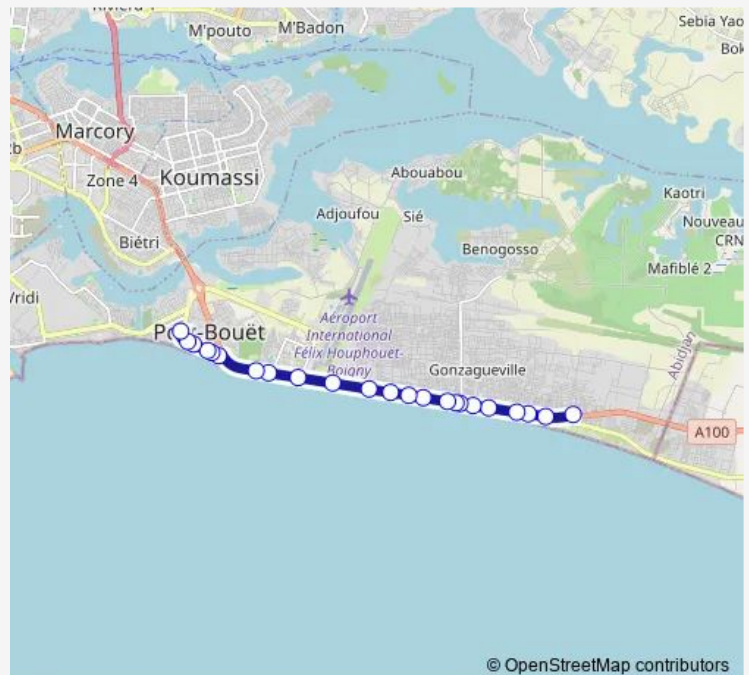

Eglise Méthodiste Unie Port-Bouët

Route schedule

Anani - Rond-point — Terminus Marché de Port-Bouët

Monday 06:00

Tuesday 06:00

Wednesday 06:00

Thursday 06:00

Friday 06:00

Saturday 06:00

Sunday 06:00

Route info

Direction: Anani - Rond-point

Stops: 23

Trip Duration: 0 hour 22 min

© OpenStreetMap contributors

Marché de Nuit

Terminus Marché de Port-Bouët

Direction

Terminus Marché de Port-Bouët — Anani - Rond-point

21 stops

[Open route schedule](#)

Terminus Marché de Port-Bouët

Marché de Nuit

Pharmacie du Phare