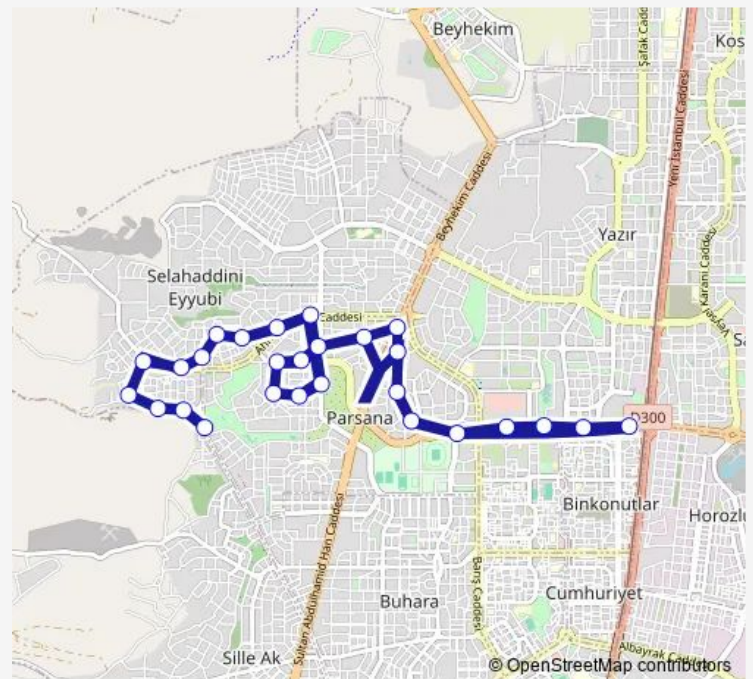

### Route schedule

Kelebekler Vadisi — Otogar

Monday 06:00-24:00

Tuesday 06:00-24:00

Wednesday 06:00-24:00

Thursday 06:00-24:00

Friday 06:00-24:00

Saturday 06:00-23:45

### Route info

Direction: Kelebekler Vadisi

Stops: 30

Trip Duration: 0 hour 24 min

■ 57-A — S. Eyyubi Tramvay - S. Eyyubi Tramvay

BusMaps

Demetevler

İmren

## Route schedule

Otogar — Kelebekler Vadisi

Monday	06:20-00:30 <sup>+1</sup>
Tuesday	06:20-00:30 <sup>+1</sup>
Wednesday	06:20-00:30 <sup>+1</sup>
Thursday	06:20-00:30 <sup>+1</sup>
Friday	06:20-00:30 <sup>+1</sup>
Saturday	06:20-00:05 <sup>+1</sup>
Sunday	07:25-00:30 <sup>+1</sup>

## Route info

Direction: Otogar

Stops: 27

Trip Duration: 0 hour 24 min

Aribali

Kelebekler Vadisi

57-A Bus time schedules and route maps are available in an offline PDF at [busmaps.com](https://busmaps.com). Use the [busmaps.com](https://busmaps.com) website to see live bus times, train schedule or subway schedule, and step-by-step directions for all public transit in Konya