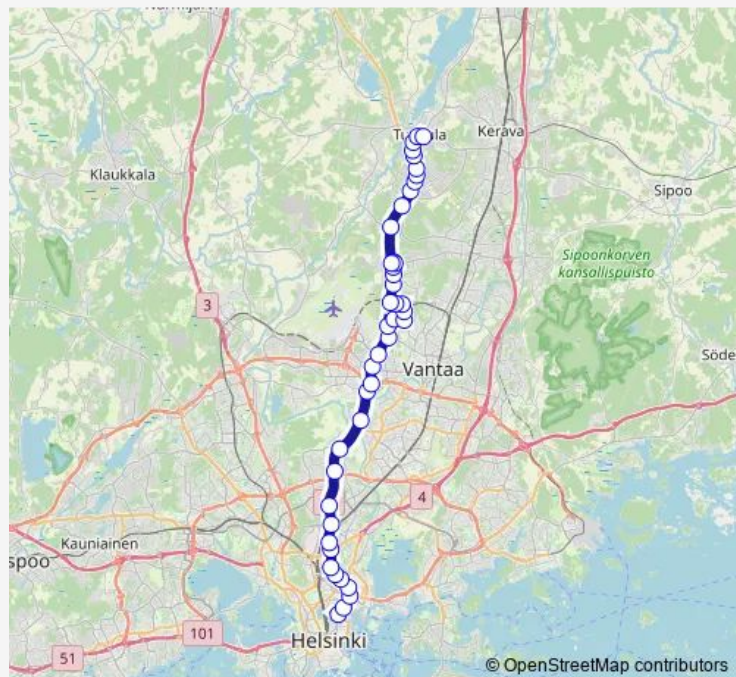

### Route schedule

Merihaka — Hyrylä

Monday 18:30-22:30

Tuesday 18:30-22:30

Wednesday 18:30-22:30

Thursday 18:30-22:30

Friday 18:30-22:30

Saturday 09:22-22:30

### Route info

Direction: Merihaka

Stops: 44

Trip Duration: 0 hour 48 min

■ 643K — Hakaniemi-Ruskeasanta-Hyrylä

Kuoppatie

Mattaksenkuja

Purotie