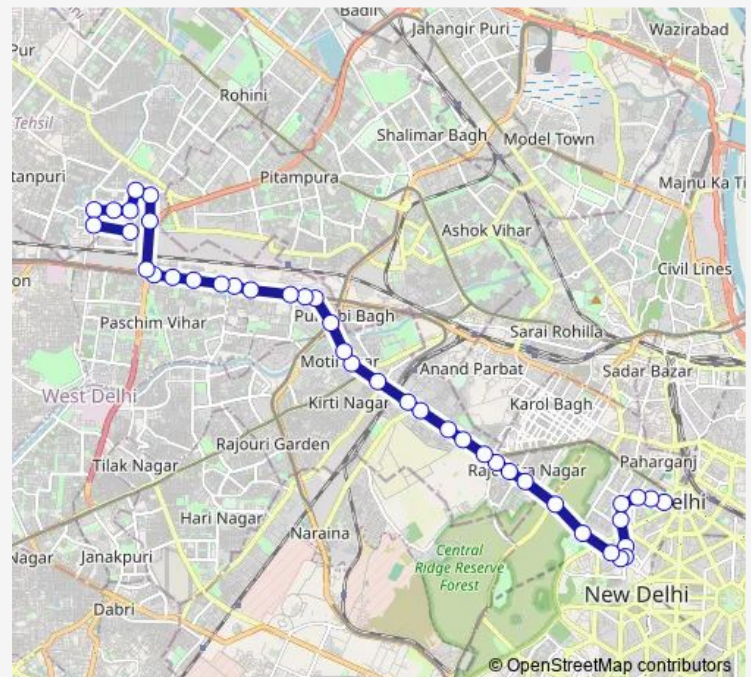

Bus 940up

[Go to website](#)

Direction

Shivaji Stadium Terminal — Q Block Mangol Puri Terminal

37 stops

[Open route schedule](#)

Shivaji Stadium Terminal

Shaheed Bhagat Singh Marg

Shaheed Bhagat Singh Marg

Gole Market (Bhai Veer Singh Marg)

Ndpo

Kendriya Terminal (Pt. Pant Marg)

Kendriya Terminal / Gurudwara Rakab Gunj

Talkatora Road

RML Hospital

Talkatora Stadium

Upper Ridge Road

New Rajinder Nagar Post Office

Shankar Road

East Patel Nagar

South Patel Nagar (Metro Station)

West Patel Nagar

Shadipur DTC Colony Metro Station

Shadipur Depot

Moti Nagar Industrial Area

Karampura Terminal

New Moti Nagar B Block

Route schedule

Shivaji Stadium Terminal — Q Block Mangol Puri Terminal

Monday 06:49-22:25

Tuesday 06:49-22:25

Wednesday 06:49-22:25

Thursday 06:49-22:25

Friday 06:49-22:25

Saturday 06:49-22:25

Sunday 06:49-22:25

Route info

Direction: Shivaji Stadium Terminal

Stops: 37

Trip Duration: 1 hour 19 min

■ 940up

BusMaps