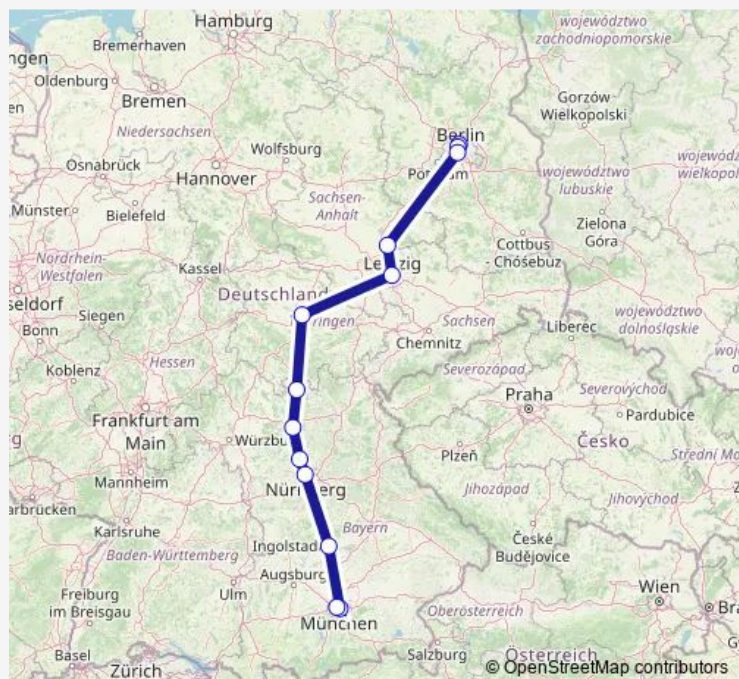

Erfurt Hbf

Nürnberg Hbf

Ingolstadt Hbf

München Hbf

### Route schedule

Berlin Hbf (tief) — München Hbf

Monday	—
Tuesday	—
Wednesday	—
Thursday	—
Friday	—
Saturday	19:28
Sunday	—

### Route info

Direction: Berlin Hbf (tief)

Stops: 8

Trip Duration: 4 hour 54 min

ICE 1617

Leipzig Hbf

Erfurt Hbf

Coburg

Bamberg

Erlangen

Nürnberg Hbf

Ingolstadt Hbf

München Ost