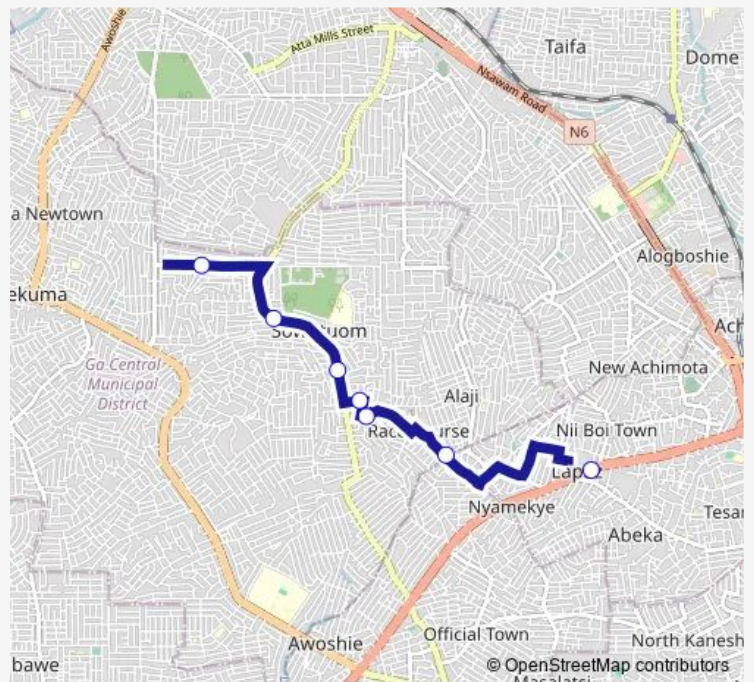

### Direction

VRA 058 — Terminal Abeka lapaz

7 stops

[Open route schedule](#)

VRA 058

Agbeve

Chop Bar 999

School Junction 058

### Route schedule

VRA 058 — Terminal Abeka lapaz

Monday 13:58

Tuesday 13:58

Wednesday 13:58

Thursday 13:58

Friday 13:58

Saturday 13:58

### Route info

Direction: VRA 058

Stops: 7

Trip Duration: 0 hour 27 min

■ 058B — Null

058B Bus time schedules and route maps are available in an offline PDF at [busmaps.com](https://busmaps.com). Use the [busmaps.com](https://busmaps.com) website to see live bus times, train schedule or subway schedule, and step-by-step directions for all public transit in Accra