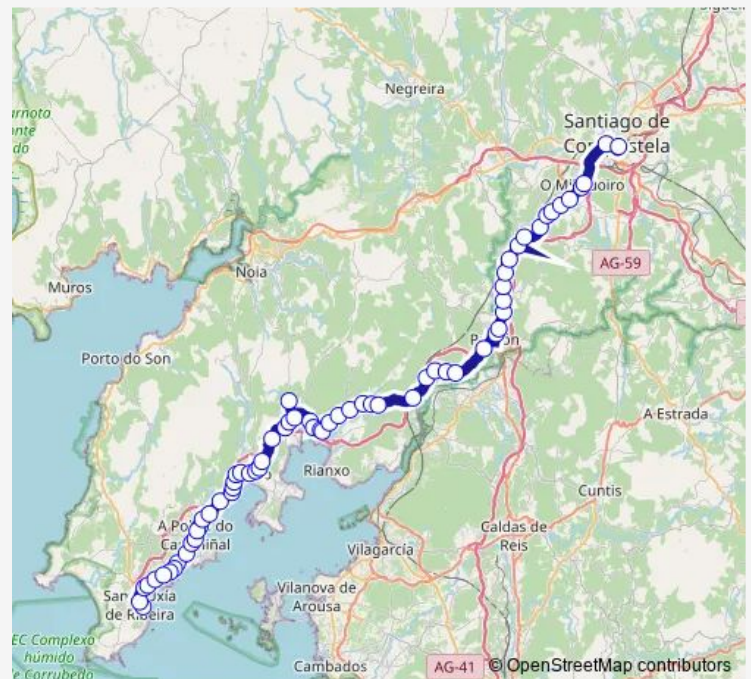

Lestrobe

Dodro

Dodro (Concello)

Route schedule

Santiago E.I. — Ribeira E.A.

Monday 06:00-22:10

Tuesday 06:00-22:10

Wednesday 06:00-22:10

Thursday —

Friday 06:00-22:10

Saturday 20:00

Sunday 20:00

Route info

Direction: Santiago E.I.

Stops: 65

Trip Duration: 1 hour 28 min

XG847012 — Santiago E.I.-Lestrobe-Araño-Ribeira E.A.

Muronovo

Imo

Bexo

Bures

Barbanza

Araño 2

Araño

Friday 08:05-21:00

Saturday 08:05

Sunday 08:05

Route info

Direction: Ribeira E.A.

Stops: 65

Trip Duration: 1 hour 28 min

Boiro Gasolineira