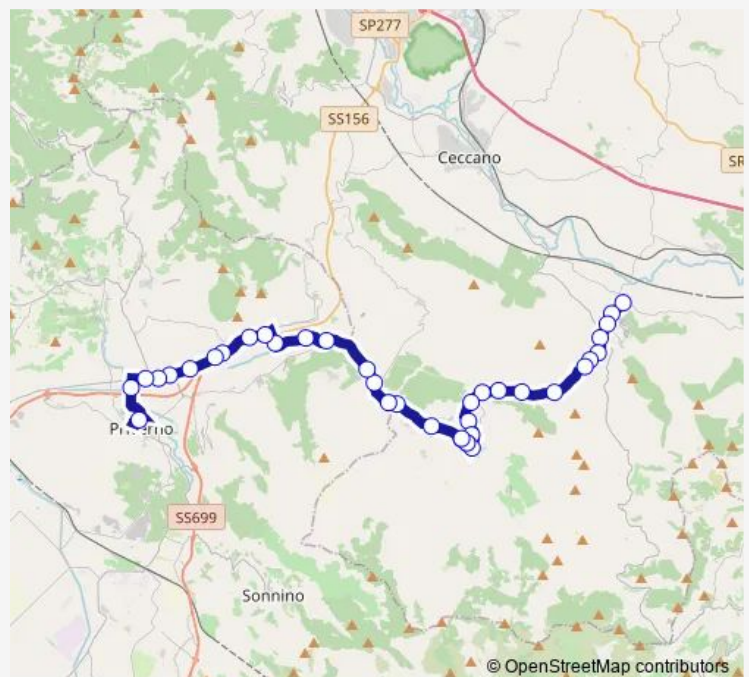

Amaseno | Via Farneti # f3690

Amaseno | Via Gugliette Via Prati La Cesa # f3691

Route schedule

Castro | Madonna del Piano # f5457 — Priverno | Terminal Bus | Ist. Superiore T. Rossi # f3429

Monday	06:35
Tuesday	06:35
Wednesday	06:35
Thursday	06:35
Friday	06:35
Saturday	06:35
Sunday	—

Route info

Direction: Castro | Madonna del Piano # f5457

Stops: 37

Trip Duration: 0 hour 40 min

Madonna del Piano - Priverno # Mp098a

Amaseno | Via Gugliette (Km 12) # f3692

Prossedi | Via Vallefratta Via Mole # f3693