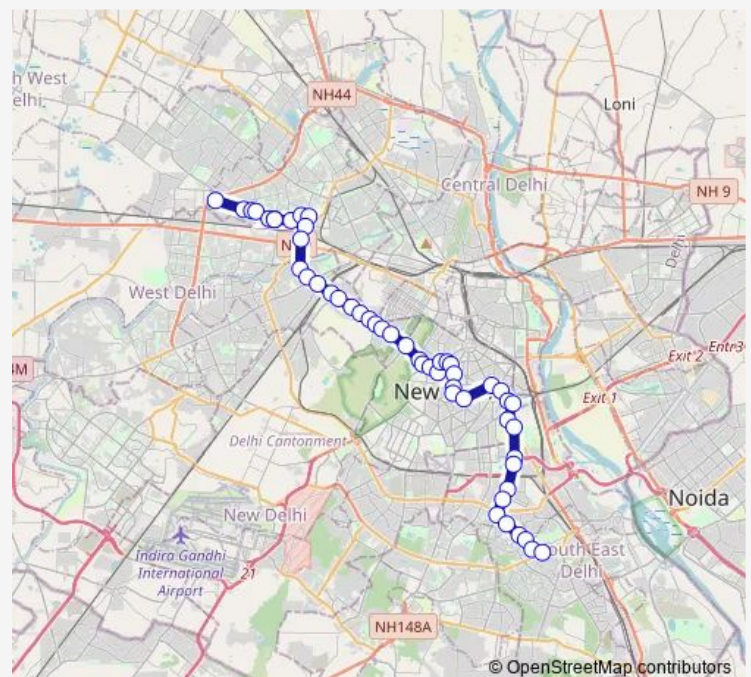

South Patel Nagar (Metro Station)

East Patel Nagar

Fire Station Shankar Road

Route schedule

West Enclave Terminal — Nehru Place

Monday 05:08-14:20

Tuesday 05:08-14:20

Wednesday 05:08-14:20

Thursday 05:08-14:20

Friday 05:08-14:20

Saturday 05:08-14:20

Sunday 05:08-14:20

Route info

Direction: West Enclave Terminal

Stops: 51

Trip Duration: 1 hour 54 min

930down

BusMaps

Shankar Road

Sanatan Dharam Mandir Shankar Road

Upper Ridge Road

Talkatora Stadium

RML Hospital

Talkatora Road