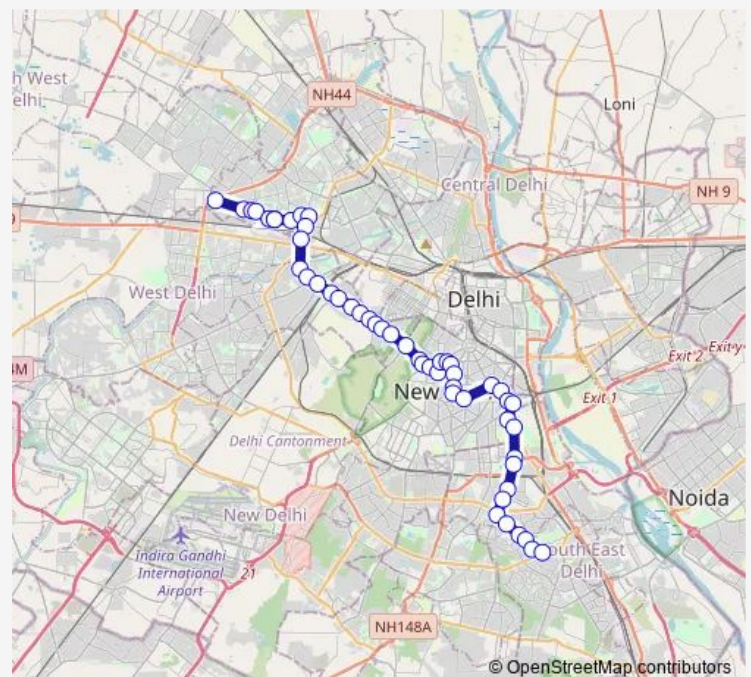

South Patel Nagar (Metro Station)

East Patel Nagar

Fire Station Shankar Road

Route schedule

West Enclave Terminal — Nehru Place

Monday 05:08-14:20

Tuesday 05:08-14:20

Wednesday 05:08-14:20

Thursday 05:08-14:20

Friday 05:08-14:20

Saturday 05:08-14:20

Sunday 05:08-14:20

Route info

Direction: West Enclave Terminal

Stops: 51

Trip Duration: 1 hour 54 min

930down

BusMaps

Shankar Road

Sanatan Dharam Mandir Shankar Road

Upper Ridge Road

Talkatora Stadium

RML Hospital

Talkatora Road