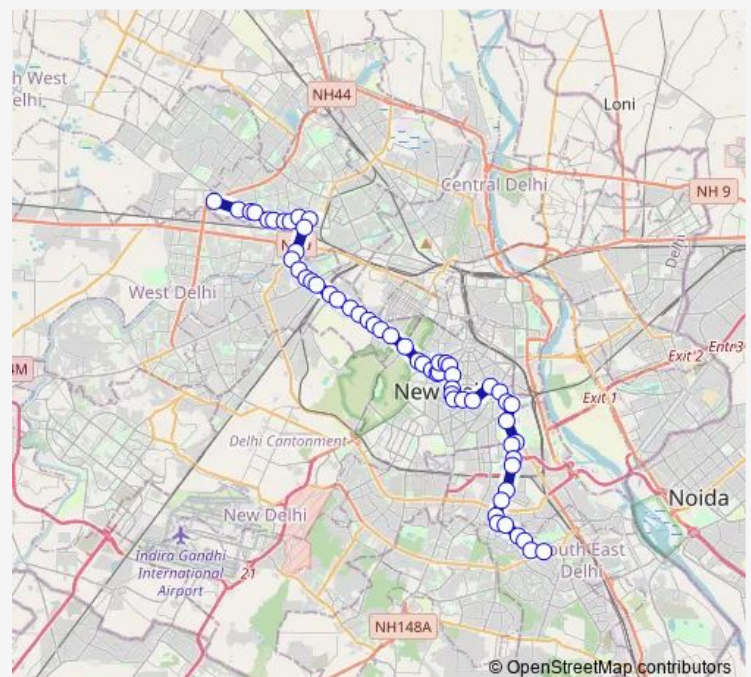

Shadipur Metro Station

West Patel Nagar

South Patel Nagar (Metro Station)

Route schedule

West Enclave / Sansad Vihar (T) — Nehru Place Terminal

Monday 05:50-17:35

Tuesday 05:50-17:35

Wednesday 05:50-17:35

Thursday 05:50-17:35

Friday 05:50-17:35

Saturday 05:50-17:35

Sunday 05:50-17:35

Route info

Direction: West Enclave / Sansad Vihar (T)

Stops: 58

Trip Duration: 1 hour 57 min

930down

BusMaps

East Patel Nagar

Rajender Nagar

Shankar Road

New Rajender Nagar

Upper Ridge Road

Talkatora Stadium