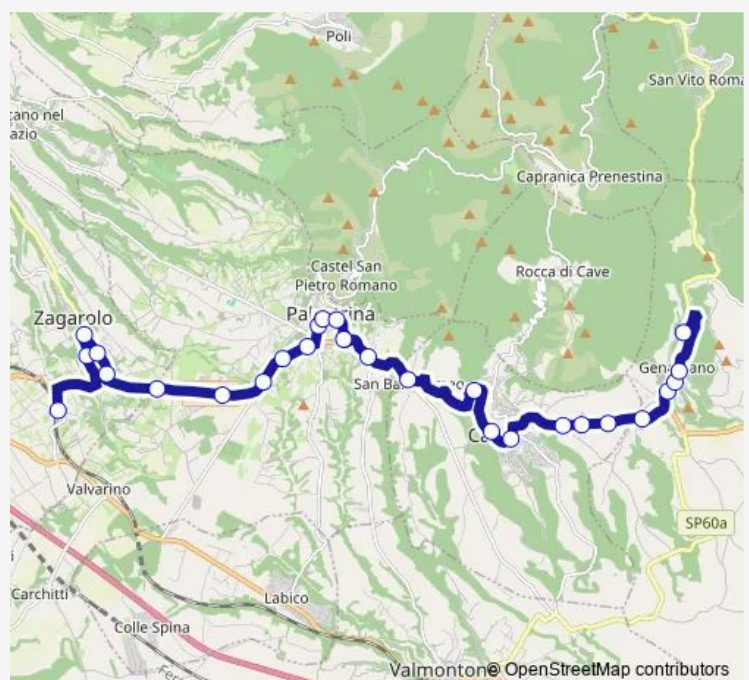

Monday 11:00-20:15

Tuesday 11:00-20:15

Wednesday 11:00-20:15

Thursday 11:00-20:15

Friday 11:00-20:15

Saturday 09:10-21:15

Sunday —

Route info

Direction: Zagarolo | Stazione FS # f14568

Stops: 27

Trip Duration: 0 hour 54 min

Zagarolo FS - Genazzano # Gz906d

Cave | Viale Madonna Campo Via Mattei # f6061

Genazzano | Cimitero # f6062

Genazzano | Via Di Vittorio Via Valle Rotelle # f14584