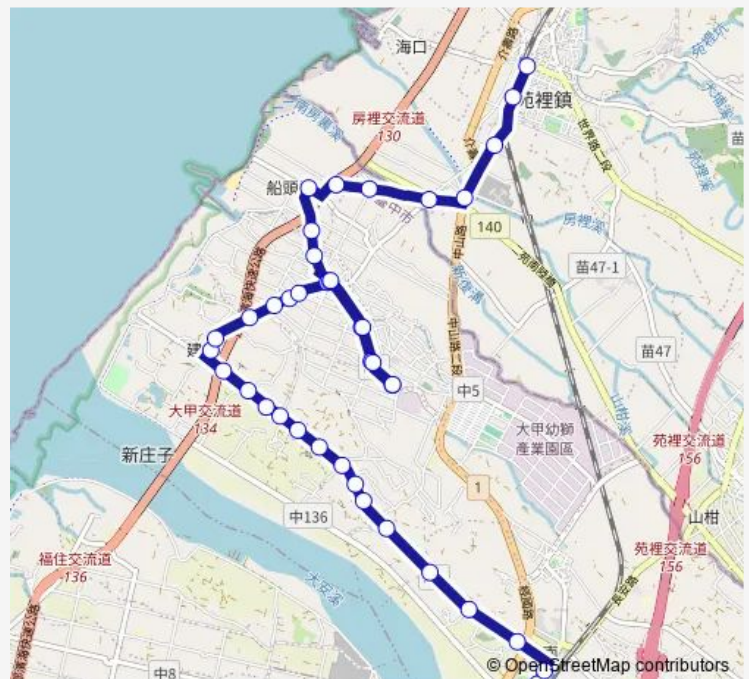

Tc_西岐里9鄰

Route schedule

Tc_日南國中 — Tc_苑裡站

Monday 16:55

Tuesday 16:55

Wednesday 16:55

Thursday 16:55

Friday 16:55

Saturday —

Sunday —

Route info

Direction: Tc_日南國中

Stops: 40

Trip Duration: 0 hour 30 min

181區2 — 181區2_苑裡站_日南國中

Tc_西岐

Route info

Direction: Tc_苑裡站

Stops: 40

Trip Duration: 0 hour 31 min

Tc_李厝前

Tc_十甲

Tc_梁厝

Tc_育樂路