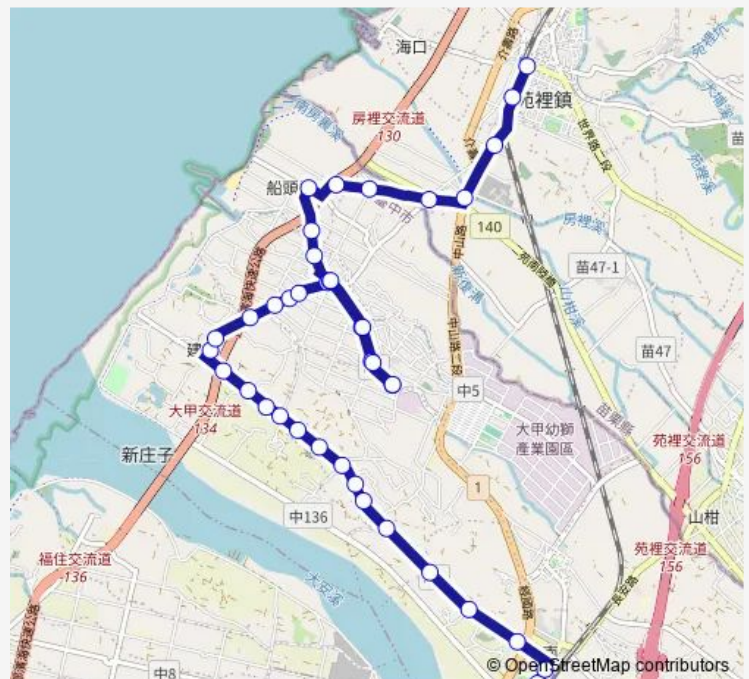

Tc_西岐里9鄰

Route schedule

Tc_日南國中 — Tc_苑裡站

Monday 16:55

Tuesday 16:55

Wednesday 16:55

Thursday 16:55

Friday 16:55

Saturday —

Sunday —

Route info

Direction: Tc_日南國中

Stops: 40

Trip Duration: 0 hour 30 min

181區2 — 181區2_苑裡站_日南國中

Tc_西岐

Route info

Direction: Tc_苑裡站

Stops: 40

Trip Duration: 0 hour 31 min

Tc_李厝前

Tc_十甲

Tc_梁厝

Tc_育樂路