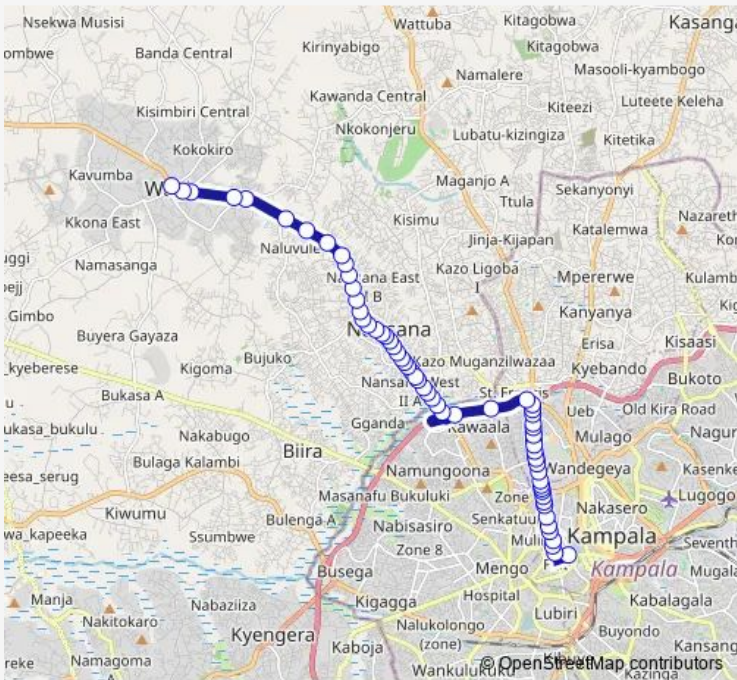

Bus IC121 Namirembe Park-Wakiso

[Go to website](#)

Direction
 Namirembe Park — Wakiso Taxi Park
 65 stops
[Open route schedule](#)

- Namirembe Park
- Kobil Bakuli Stage
- National Mosque
- Old Kampala Secondary School
- Daily Loaf Bakery
- Shell (Sir Apollo Kagwa Rd)
- Department of Refugees Pm's Office
- Multitech Business School
- Sir Apollo Kagwa Rd - Kyaddondo Rd 2 Jct
- Full Gospel Church Extension
- Full Gospel Church
- Makere Metropolitan Management Institute
- Oilcom (Sir Apollo Kagwa Rd)
- V-power Gustro Book Centre
- UCF Kikoni
- Western Gate Makerere
- Baskon Hostel
- Divine Mercy Supermarket
- Small Gate Makerere
- Nicodemus Pork Joint
- Panikol International Hostel - Bwaise

Route schedule
 Namirembe Park — Wakiso Taxi Park

Monday	06:30-19:00
Tuesday	06:30-19:00
Wednesday	06:30-19:00
Thursday	06:30-19:00
Friday	06:30-19:00
Saturday	06:30-19:00
Sunday	06:30-19:00

Route info
 Direction: Namirembe Park
 Stops: 65
 Trip Duration: 1 hour 14 min

IC121 — Namirembe Park-Wakiso **BusMaps**

Shell 2 (Sir Apollo Kagwa Rd)

Dfcu (Sir Apollo Kagwa Rd)

Frama Hostel

Mbi

Parklane Hostel

Kikoni Police Post

Holy Temple of God

Total Petro Station - Bwaise

Bwaise Stage - Westbound

Kawaala Rd - Northen Bypass Highway

Namungoona

Namungoona Stage

Kumusenyu

Stabex Fuel Station

Jenina Pub