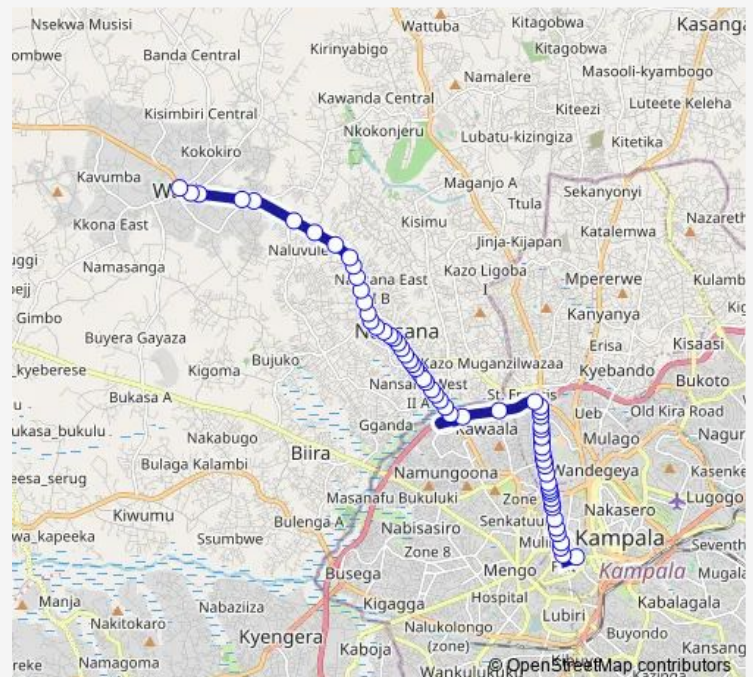

### Route schedule

Namirembe Park — Wakiso Taxi Park

Monday 06:30-19:00

Tuesday 06:30-19:00

Wednesday 06:30-19:00

Thursday 06:30-19:00

Friday 06:30-19:00

Saturday 06:30-19:00

### Route info

Direction: Namirembe Park

Stops: 65

Trip Duration: 1 hour 12 min

Ic121 — Namirembe Park-Wakiso

Shell 2 (Sir Apollo Kagwa Rd)

Dfcu (Sir Apollo Kagwa Rd)

Frama Hostel