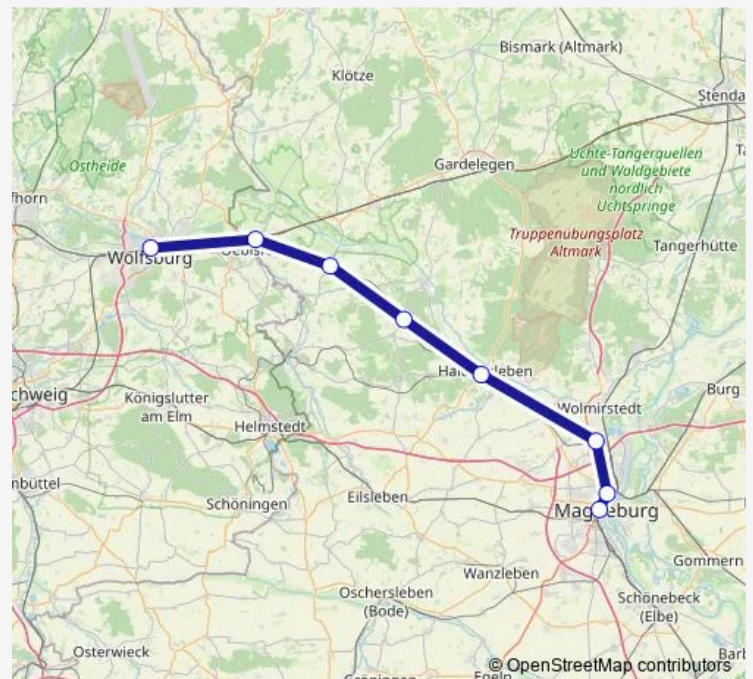

Rail RE 6

[Go to website](#)

Direction

Wolfsburg Hbf — Magdeburg Hbf

8 stops

[Open route schedule](#)

Wolfsburg Hbf

Oebisfelde

Monday 06:20-16:24

Tuesday 06:20-16:24

Wednesday 06:20-16:24

Thursday 06:20-16:24

Friday 06:20-16:24

Saturday —

Sunday —

Route info

Direction: Wolfsburg Hbf

Stops: 8

Trip Duration: 1 hour 10 min

■ RE 6

BusMaps

Direction

Wolfsburg Hbf — Magdeburg Hbf

9 stops

[Open route schedule](#)

Wolfsburg Hbf

Oebisfelde

Bösdorf (Sachs-Anh)

Rätzlingen

Wegenstedt

Flechtingen

Haldensleben