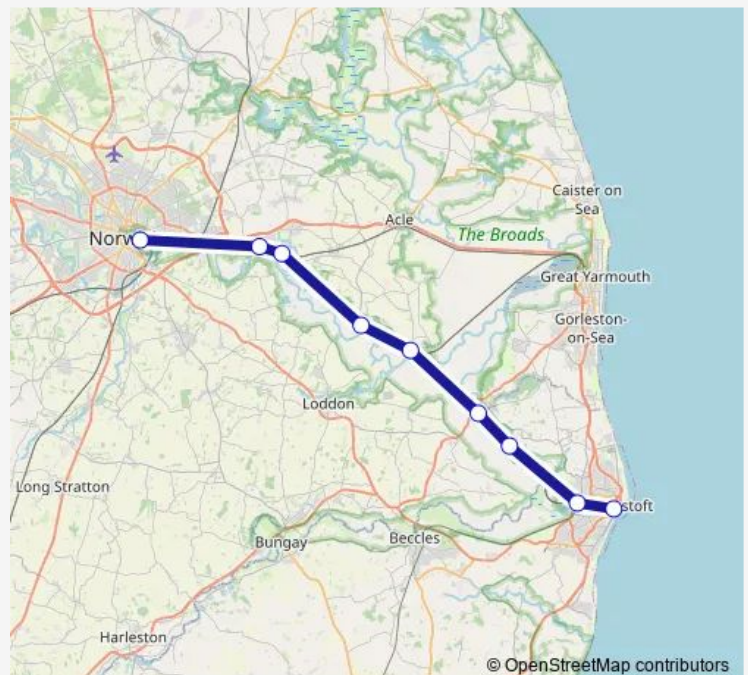

Rail Le:Nrw->Lwt LE train service from NRW to Lwt

[Go to website](#)

Direction

Norwich — Lowestoft

9 stops

[Open route schedule](#)

Norwich

Brundall Gardens

Brundall

Cantley

Reedham (Norfolk)

Haddiscoe

Somerleyton

Oulton Broad North

Lowestoft

Route schedule

Route info

Direction: Norwich

Stops: 9

Trip Duration: 0 hour 46 min

■ Le:Nrw->Lwt — LE train service from NRW to Lwt

Direction

Norwich — Lowestoft

9 stops

Oulton Broad North

Lowestoft

Route schedule

Norwich — Lowestoft

Monday	—
Tuesday	—
Wednesday	—
Thursday	—
Friday	—
Saturday	10:05
Sunday	08:05-16:05

Route info

Direction: Norwich

Stops: 9