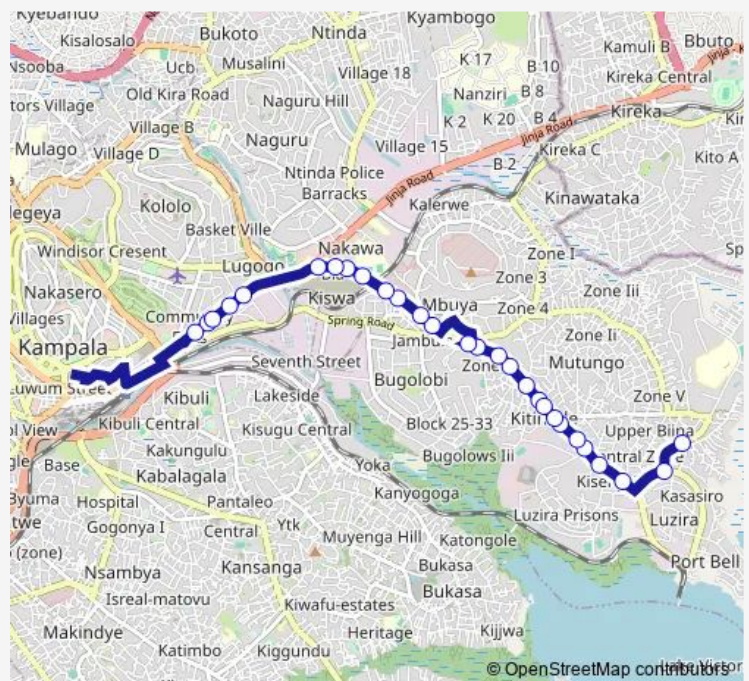

### Route schedule

Kirombe Taxi Stage — Ministry of Internal Affairs

Monday 06:30-19:00

Tuesday 06:30-19:00

Wednesday 06:30-19:00

Thursday 06:30-19:00

Friday 06:30-19:00

Saturday 06:30-19:00

### Route info

Direction: Kirombe Taxi Stage

Stops: 28

Trip Duration: 0 hour 54 min

■ Ka125 — Kirombe Taxi Stage-Total Jinja Road

Ura

Total - Nakawa Business Park

Police Station Jinja Rd