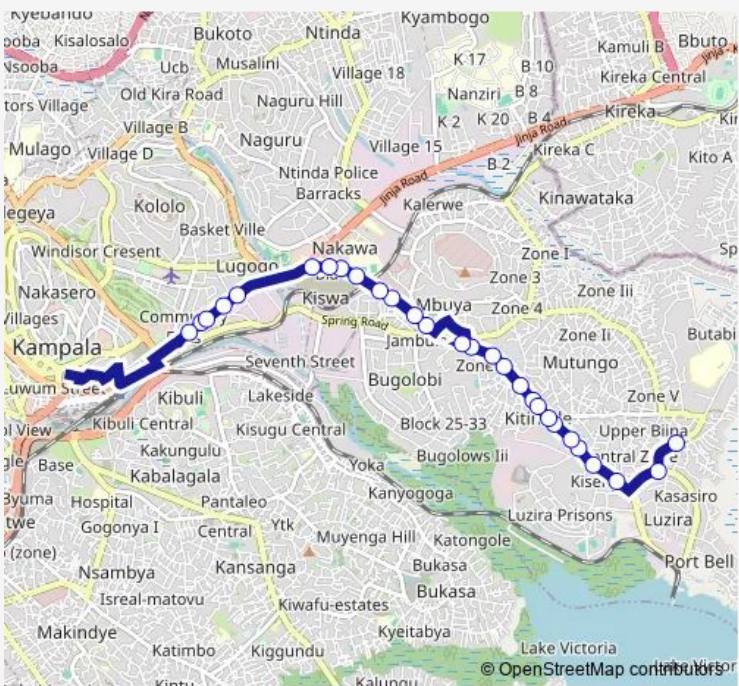

# Bus KA125 Kirombe Taxi Stage-Total Jinja Road

[Go to website](#)

**Direction**  
 Kirombe Taxi Stage — Ministry of Internal Affairs  
 28 stops  
[Open route schedule](#)

- Kirombe Taxi Stage
- Harryz Supermarket
- Luzira Stage
- Total (Luzira)
- Portbell Rd - Martin Street Jct
- Phidam House
- Oryx Fuel Stations (Mutungo Tank Rd)
- St. Anne Catholic Church
- Declouds
- Kitintale Presbyterian
- Kitintale Stage
- Tafina Complex
- Kitintale Mosque
- Gaz Fuel Station (Bugolobi)
- Kobil (Bugolobi)
- Bugolobi Junction
- Ministry of Defence Headquarters
- Betsam Students Hostel
- Landmark Apartments - Akamwesi Hostel
- Mubs Nakawa
- Uganda Institute of Information

**Route schedule**  
 Kirombe Taxi Stage — Ministry of Internal Affairs

Monday	06:30-19:00
Tuesday	06:30-19:00
Wednesday	06:30-19:00
Thursday	06:30-19:00
Friday	06:30-19:00
Saturday	06:30-19:00
Sunday	06:30-19:00

**Route info**  
 Direction: Kirombe Taxi Stage  
 Stops: 28  
 Trip Duration: 0 hour 54 min

KA125 — Kirombe Taxi Stage-Total Jinja Road **BusMaps**

Ura

Total - Nakawa Business Park

Police Station Jinja Rd