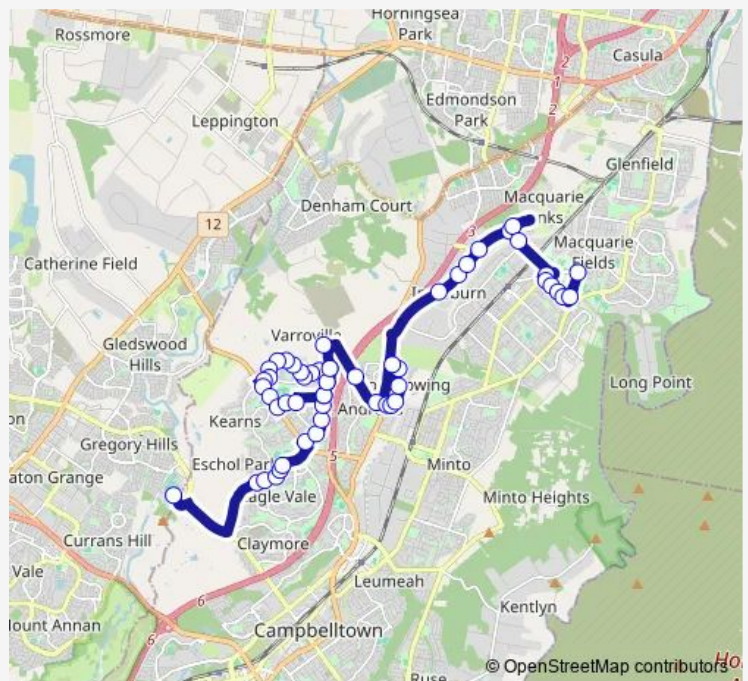

Route schedule

St Gregory's College Campbelltown — Fields Rd Opp Macquarie Fields Public School

Monday	15:15
Tuesday	15:15
Wednesday	15:15
Thursday	15:15
Friday	—
Saturday	—
Sunday	—

Route info

Direction: St Gregory's College Campbelltown

Stops: 54

Trip Duration: 0 hour 50 min

4008 — St Gregorys College to Macquarie Fields

Mcdonnell St After Northrop St

Thunderbolt Dr Opp Dakota Pl

Raby Sports Complex, Raby Rd

Raby Rd Opp Kearns Av

Raby Rd Before Mustang Dr

Mustang Dr Opp Mirage Av

Mustang Dr At Hurricane Dr

113 Spitfire Dr

Spitfire Dr At Shuttleworth Av

Spitfire Dr At Thunderbolt Dr

Mount Carmel High School, School Grounds

St Andrews Rd At Midlothian Rd

St Andrews Rd Before Campbelltown Rd

Kings Rd Opp Bluegum Av

Kings Rd Opp Moorhen St

Kings Rd Opp Currawong St

Kings Rd Before Shrike Pl

Fields Rd After Kings Rd

Fields Rd Opp Macquarie Fields Public School

4008 School Bus time schedules and route maps are available in an offline PDF at busmaps.com. Use the busmaps.com website to see live bus times, train schedule or subway schedule, and step-by-step directions for all public transit in Liverpool