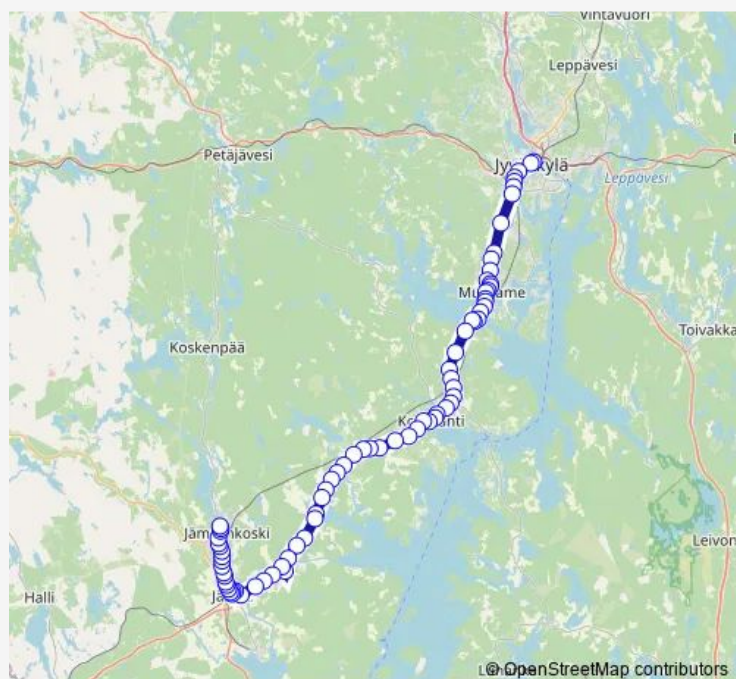

Thursday 10:05

Friday 10:05

Saturday 10:05

Sunday —

Route info

Direction: Jyväskylä Matkakeskus 5

Stops: 73

Trip Duration: 1 hour 25 min