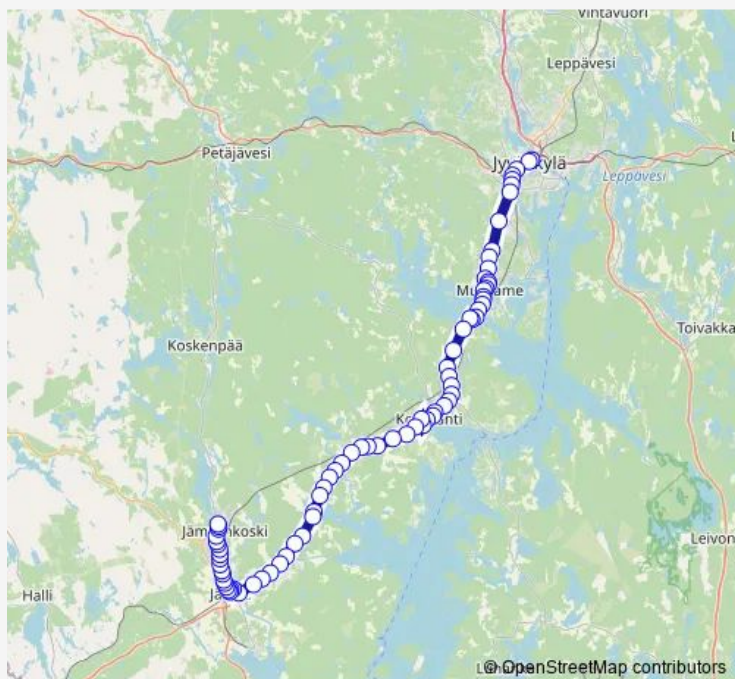

Thursday 08:05

Friday 08:05

Saturday —

Sunday —

Route info

Direction: Jyväskylä, Matkakeskus

Stops: 74

Trip Duration: 1 hour 25 min