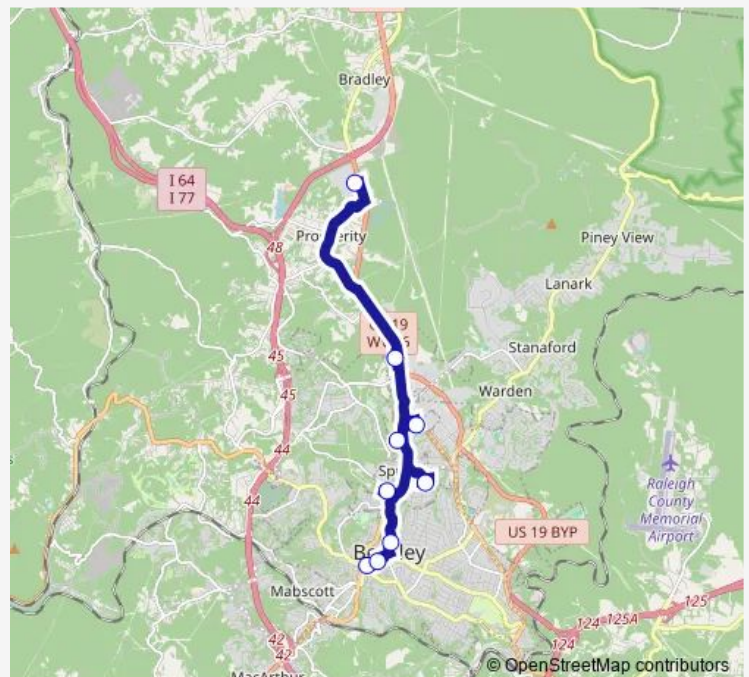

### Route schedule

BIG Transfer Ob — Crossroads Mall Ib

Monday 07:25-17:22

Tuesday 07:25-17:22

Wednesday 07:25-17:22

Thursday 07:25-17:22

Friday 07:25-17:22

Saturday 07:25-17:22

### Route info

Direction: BIG Transfer Ob

Stops: 9

Trip Duration: 0 hour 40 min

Gold Route

BusMaps

**Direction**

Crossroads Mall Ob — BIG Transfer Ib

8 stops

[Open route schedule](#)

Crossroads Mall Ob

Gabe's

Kroger (Beckley Crossing)

Wildwood Apartments

Helmic Medical Park/Access Health

Ollie's

## Route schedule

Crossroads Mall Ob — BIG Transfer Ib

Monday 08:07-18:03

Tuesday 08:07-18:03

Wednesday 08:07-18:03

Thursday 08:07-18:03

Friday 08:07-18:03

Saturday 08:07-18:03