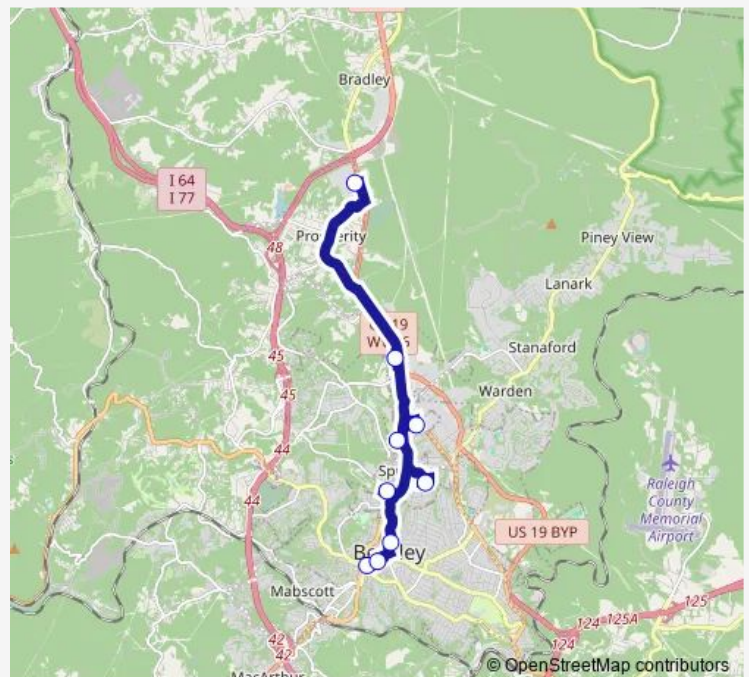

BIG Transfer Ob — Crossroads Mall Ib

Monday 07:25-17:22

Tuesday 07:25-17:22

Wednesday 07:25-17:22

Thursday 07:25-17:22

Friday 07:25-17:22

Saturday 07:25-17:22

Sunday 07:25-17:22

Route info

Direction: BIG Transfer Ob

Stops: 9

Trip Duration: 0 hour 42 min

Gold Route

Direction

Crossroads Mall Ob — BIG Transfer Ib

8 stops

[Open route schedule](#)

Crossroads Mall Ob

Gabe's

Kroger (Beckley Crossing)

Wildwood Apartments

Helmic Medical Park/Access Health

Ollie's

Raleigh County Library

Saturday 08:07-18:03

Sunday 08:07-18:03

Route info

Direction: Crossroads Mall Ob

Stops: 8

Trip Duration: 0 hour 38 min

Gold Route Bus time schedules and route maps are available in an offline PDF at busmaps.com. Use the busmaps.com website to see live bus times, train schedule or subway schedule, and step-by-step directions for all public transit in Beckley