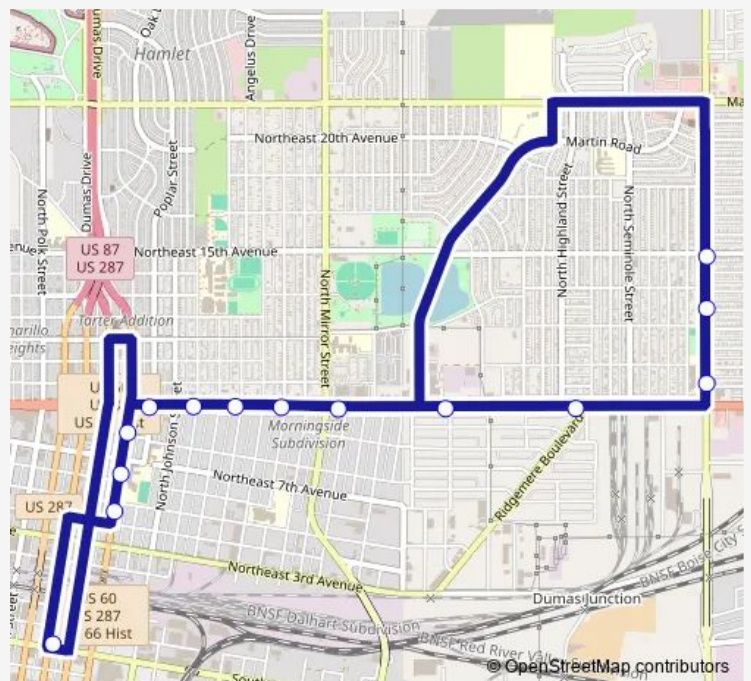

Amarillo Blvd & N Mirror St (NW Urgent Care)

Amarillo Blvd & N Arthur St (Sonic Drive-in)

Amarillo Blvd & N Grant St

Amarillo Blvd & N Lincoln St (Donut Stop)

NE 11th Ave & N Buchanan St (Cornerstone Outreach Center)

N Pierce St & Amarillo Blvd (Cvs)

**Route schedule**

N Grand St & NE 20th Ave — N Pierce St & Amarillo Blvd (Cvs)

Monday	06:32-18:15
Tuesday	06:32-18:15
Wednesday	06:32-18:15
Thursday	06:32-18:15
Friday	06:32-18:15
Saturday	06:32-18:27
Sunday	—

**Route info**

Direction: N Grand St & NE 20th Ave

Stops: 13

Trip Duration: 0 hour 14 min

### Direction

Transfer Station (219 S Fillmore St) — N Grand St & NE 16th Ave

14 stops

[Open route schedule](#)

Transfer Station (219 S Fillmore St)

N Buchanan St & NE 4th Ave

N Buchanan St & NE 6th Ave (Horace Mann Middle School)