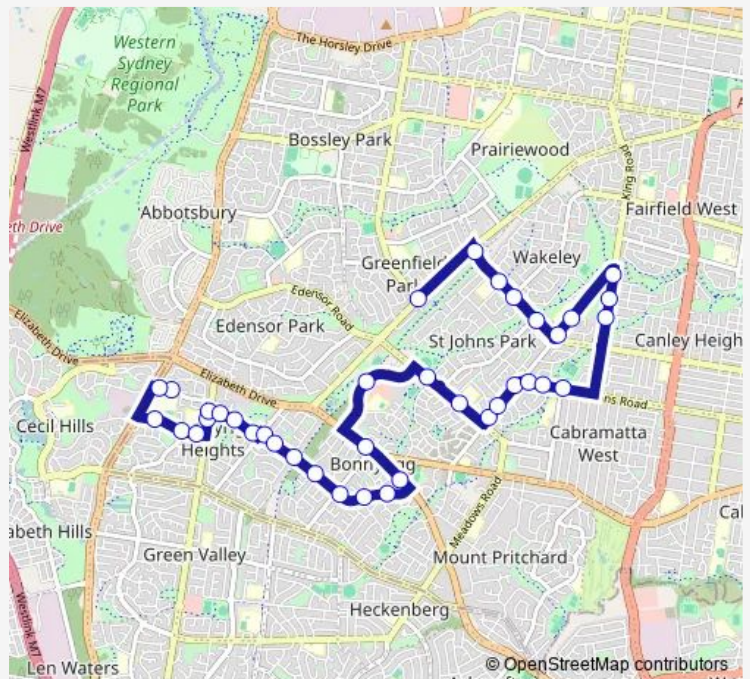

Route schedule

Freeman Catholic College Mount St — Smithfield Rd Opp Mimosa Rd

Monday	15:40
Tuesday	15:40
Wednesday	15:40
Thursday	15:40
Friday	15:40
Saturday	—
Sunday	—

Route info

Direction: Freeman Catholic College Mount St

Stops: 38

Trip Duration: 0 hour 30 min

9503 — Freeman Catholic College to Greenfield Park

Edensor Rd Before Newleaf Pde

St Johns Park Public School, Edensor Rd

Humphries Rd Opp Drummoyne Cres

Humphries Rd After Footscray St

Humphries Rd Opp St Johns Rd

St Johns Rd At Canterbury Rd

St Johns Rd Opp Homebush St

Chisholm Park, St Johns Rd

Fairfield City Council Administration Centre, Avoca Rd

Fairfield City Council Chambers, Avoca Dr

Avoca Rd Opp Karoon Av

Humphries Rd Opp King Park Public School

Humphries Rd At Canley Vale Rd

Canley Vale Rd At Melbourne Rd

Canley Vale Rd Opp Bulls Rd

Cardinal Stepinac Nursing Home, Canley Vale Rd

Canley Vale Rd Before Smithfield Rd