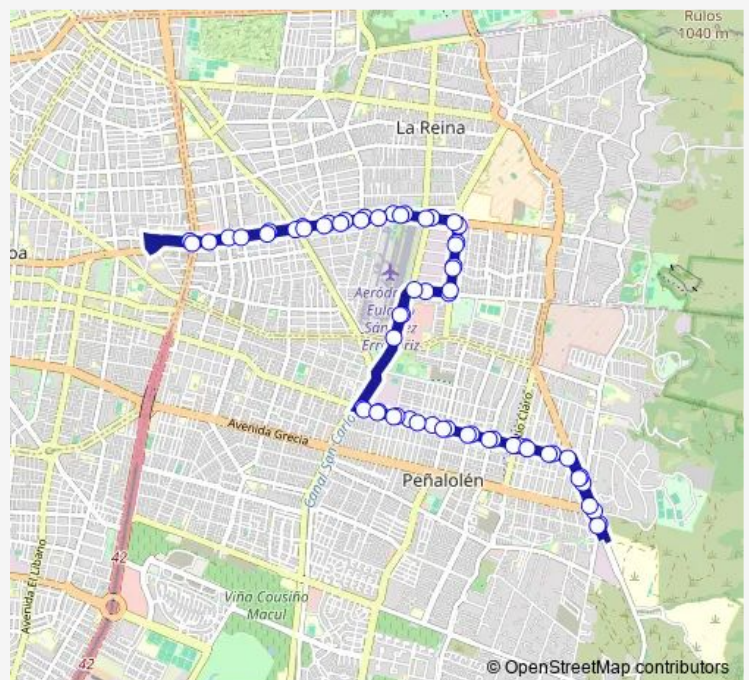

Route schedule

Pd1429-Av. Diagonal Las Torres / esq. Álvaro Casanova
 — Pd1439-Av. Diagonal Las Torres / esq. Álvaro Casanova

Monday 00:00

Tuesday 00:00

Wednesday 00:00

Thursday 00:00

Friday 00:00

Saturday —

Sunday —

Route info

Direction: Pd1429-Av. Diagonal Las Torres / esq. Álvaro Casanova

Stops: 64

Trip Duration: 1 hour 33 min

D03c — Las Parcelas - (M) Plaza Egaiz 1/2A

Pd298-Parada 4 / Hospital Militar

Pd299-Avenida Larrain / esq. Carlos Ossandón