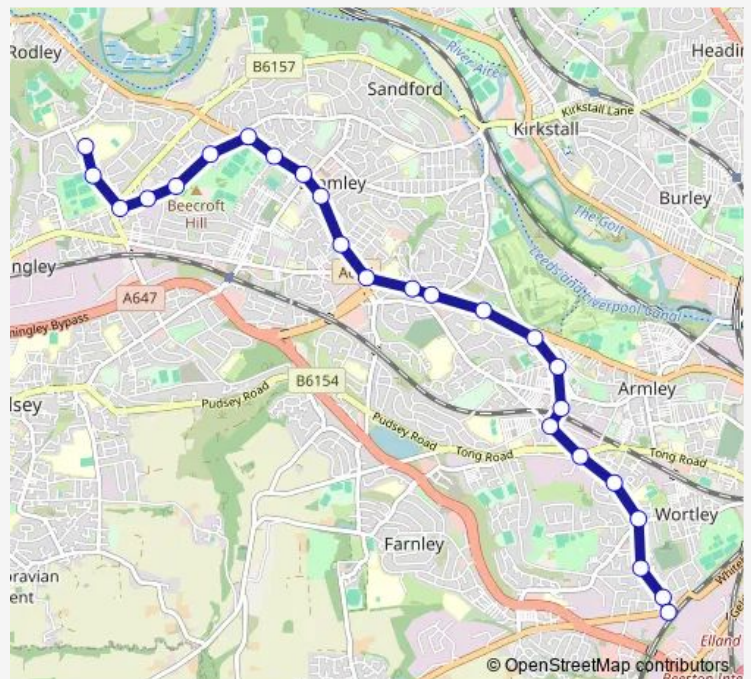

### Route schedule

Leeds West Academy — Dixon Lane

Monday 15:10

Tuesday 15:10

Wednesday 15:10

Thursday 15:10

Friday 15:10

Saturday —

### Route info

Direction: Leeds West Academy

Stops: 25

Trip Duration: 0 hour 30 min

■ LW2 — Leeds West Academy - Dixon Lane

Five Lane Ends

Dixon Lane

Dixon Lane Kellett Crescent

## Route schedule

Dixon Lane — Leeds West Academy

Monday 07:45

Tuesday 07:45

Wednesday 07:45

Thursday 07:45

Friday 07:45

Saturday —