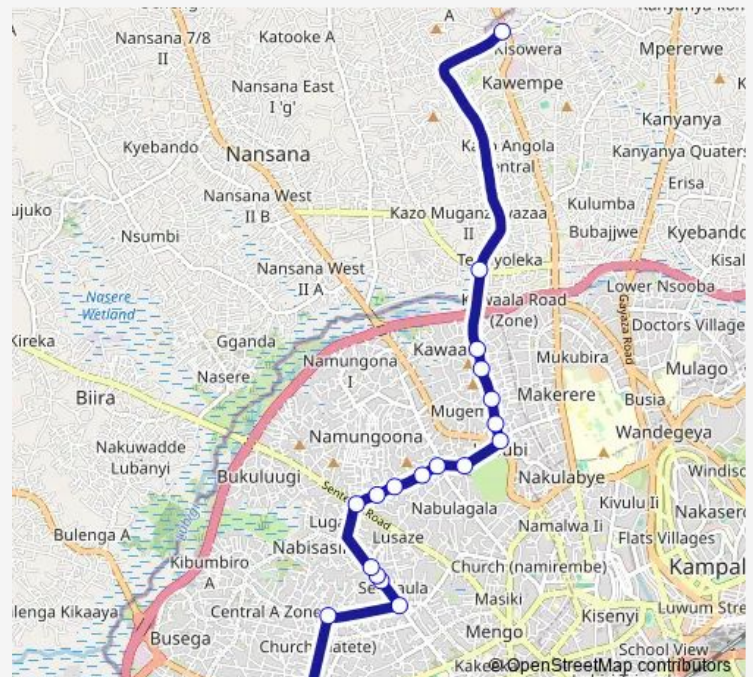

Kawaala Junction

Kawempe Stage

Route schedule

Nateete Taxi Park — Kawempe Stage

Monday	06:30-19:00
Tuesday	06:30-19:00
Wednesday	06:30-19:00
Thursday	06:30-19:00
Friday	06:30-19:00
Saturday	06:30-19:00
Sunday	06:30-19:00

Route info

Direction: Nateete Taxi Park

Stops: 20

Trip Duration: 0 hour 47 min

■ Ka104 — Kawempe-Nateete Taxi Park

Ka104 Bus time schedules and route maps are available in an offline PDF at busmaps.com. Use the busmaps.com website to see live bus times, train schedule or subway schedule, and step-by-step directions for all public transit in Kampala