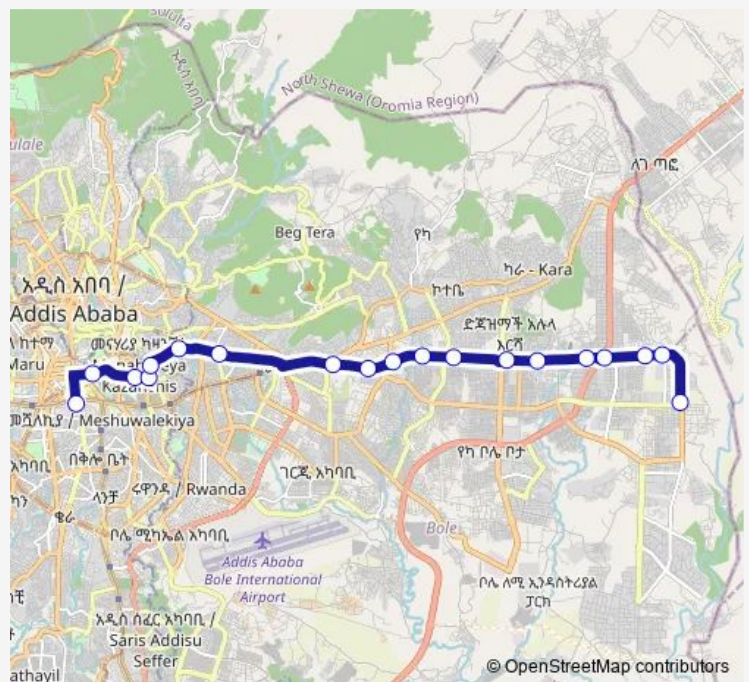

### Route schedule

Legehar (Old Train Station) — Ayat Chefe Condominium

Monday 06:00

Tuesday 06:00

Wednesday 06:00

Thursday 06:00

Friday 06:00

Saturday 06:00

### Route info

Direction: Legehar (Old Train Station)

Stops: 19

Trip Duration: 1 hour 6 min

AB061 — Legehar (Old Train Station) ↔ Ayat Chefe Condominium

**Direction**

Ayat Chefe Condominium — Beherawi Theatre

19 stops

[Open route schedule](#)

Ayat Chefe Condominium

Tsebel

Ayat Train Station

Ayat Zone 2

Meri

St. Micheal Church