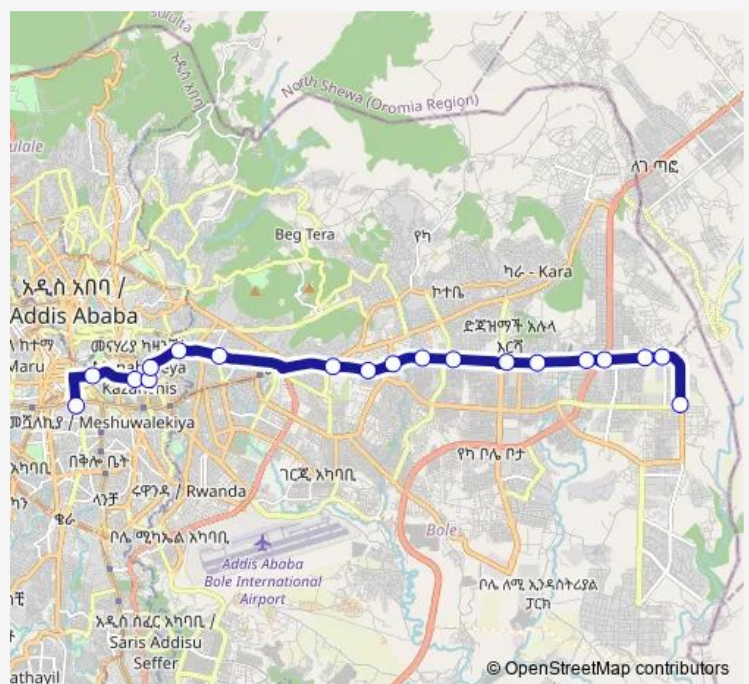

### Route schedule

Legehar (Old Train Station) — Ayat Chefe Condominium

Monday 06:00

Tuesday 06:00

Wednesday 06:00

Thursday 06:00

Friday 06:00

Saturday 06:00

### Route info

Direction: Legehar (Old Train Station)

Stops: 19

Trip Duration: 1 hour 6 min

Ab061 — Legehar (Old Train Station) ↔ Ayat Chefe Condominium