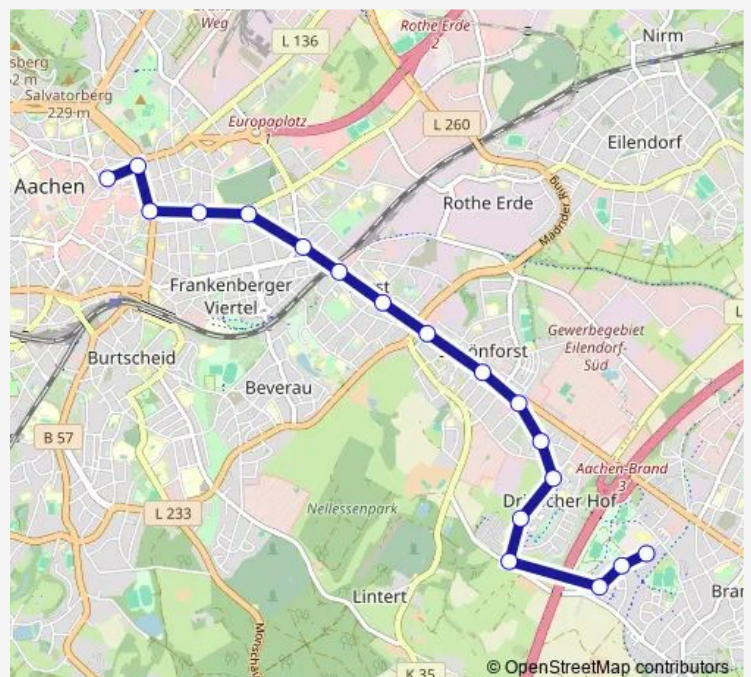

### Direction

Aachen, Bushof — Aachen, Brand Schulzentrum

18 stops

[Open route schedule](#)

Aachen, Bushof

Aachen, Hansemannplatz

Aachen, Kaiserplatz

Aachen, Scheibenstraße

Aachen, Danziger Straße

Aachen, Glatzer Straße

Aachen, Gut Grauenhof

Aachen, Brander Feld

Aachen, Brand Schagenstraße

Aachen, Brand Schulzentrum

### Route schedule

Aachen, Bushof — Aachen, Brand Schulzentrum

Monday	—
Tuesday	—
Wednesday	—
Thursday	—
Friday	—
Saturday	—
Sunday	10:43-17:43

### Route info

Direction: Aachen, Bushof

Stops: 18

Trip Duration: 0 hour 24 min

45e Metro time schedules and route maps are available in an offline PDF at [busmaps.com](https://busmaps.com). Use the [busmaps.com](https://busmaps.com) website to see live bus times, train schedule or subway schedule, and step-by-step directions for all public transit in Aachen