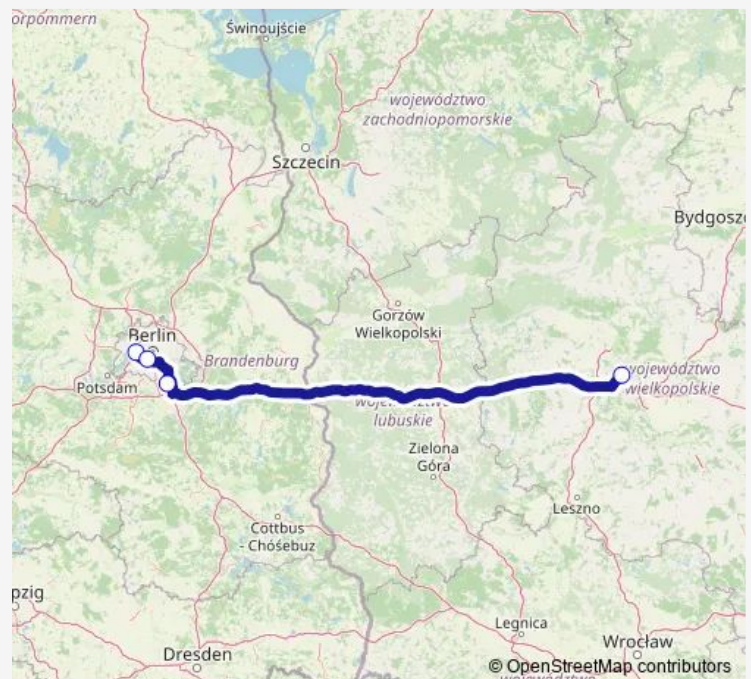

International Coach Service N1327B (Booster) Poznan - Warsaw - Bonn

[Go to website](#)

Direction

Berlin ZOB [Fernbus] — Poznan, Bus Station Poznan Main Station

4 stops

[Open route schedule](#)

Berlin ZOB [Fernbus]

S Südkreuz Bhf (Berlin)

Flughafen Ber

Poznan, Bus Station Poznan Main Station

Route schedule

Berlin ZOB [Fernbus] — Poznan, Bus Station Poznan Main Station

Monday 07:20

Tuesday —

Wednesday —

Thursday —

Friday 07:20

Saturday —

Sunday —

Route info

Direction: Berlin ZOB [Fernbus]

Stops: 4

Trip Duration: 4 hour 10 min