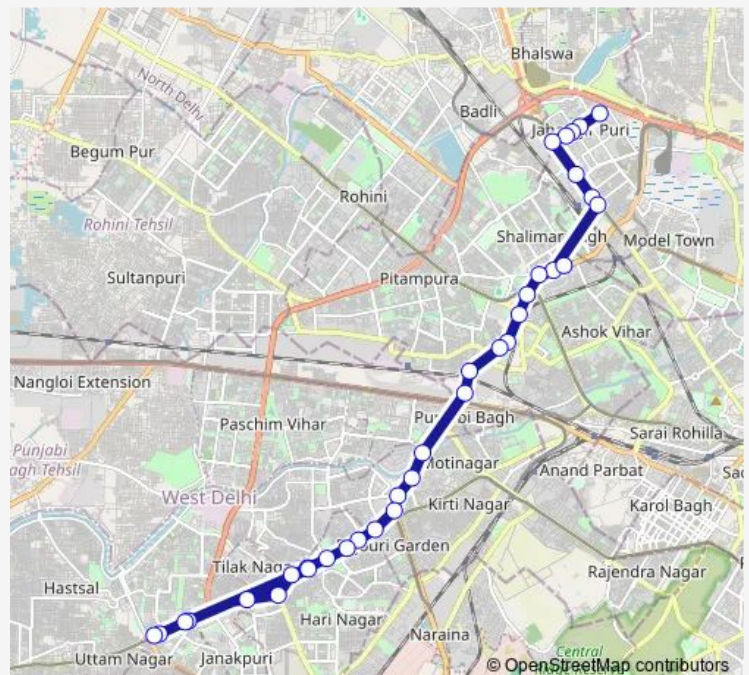

ESI Hospital

Rajdhani College / Raja Garden

Raja Garden (Ring Road)

Route schedule

E Block Jahangir Puri Terminal — Uttam Nagar Terminal

Monday 04:45-22:38

Tuesday 04:45-22:38

Wednesday 04:45-22:38

Thursday 04:45-22:38

Friday 04:45-22:38

Saturday 04:45-22:38

Sunday 04:45-22:38

Route info

Direction: E Block Jahangir Puri Terminal

Stops: 34

Trip Duration: 1 hour 26 min

861adown

Rajouri Garden

Tagore Garden

Tagore Garden Metro Station / Tatarpur

Subhash Nagar Crossing / Mukherji Park

Meenakshi Garden

Sant Pura Tilak Nagar

Tilak Nagar Jail Road