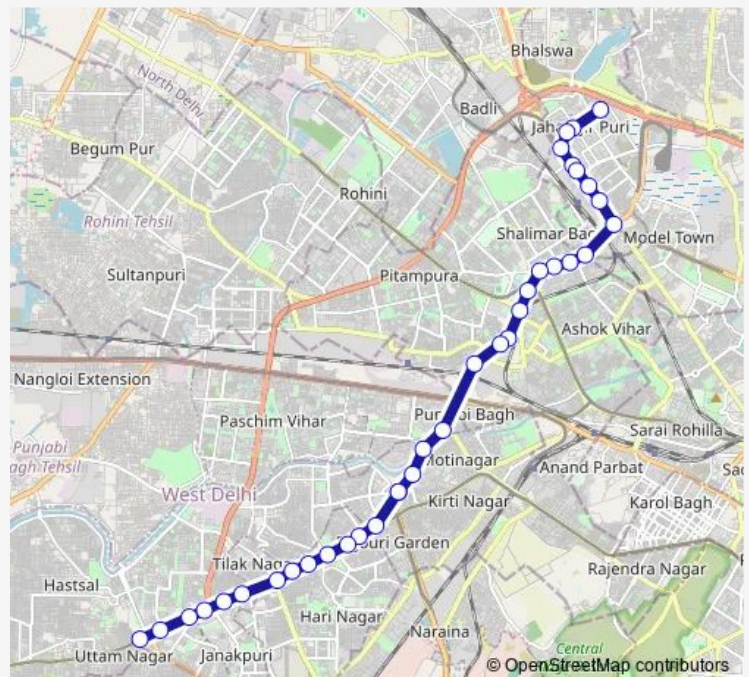

### Route schedule

E Block Jahangir Puri Terminal — Uttam Nagar Terminal

Monday 07:25-21:50

Tuesday 07:25-21:50

Wednesday 07:25-21:50

Thursday 07:25-21:50

Friday 07:25-21:50

Saturday 07:25-21:50

### Route info

Direction: E Block Jahangir Puri Terminal

Stops: 36

Trip Duration: 1 hour 13 min

861adown

Rajdhani College / Raja Garden

Rajdhani College / Raja Garden

Rajouri Garden