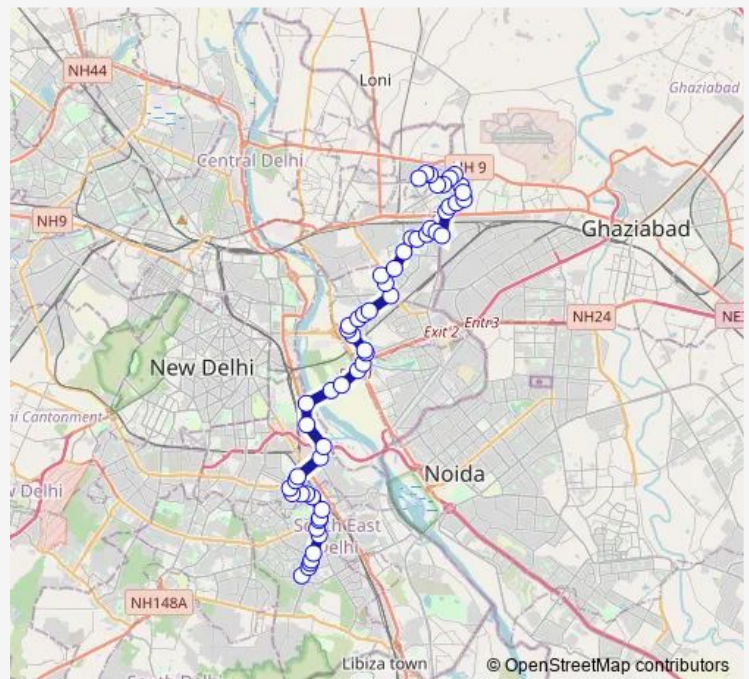

Thursday 05:15-14:15

Friday 05:15-14:15

Saturday 05:15-14:15

Sunday 05:15-14:15

Route info

Direction: DDA Flats Kalkaji

Stops: 57

Trip Duration: 1 hour 54 min