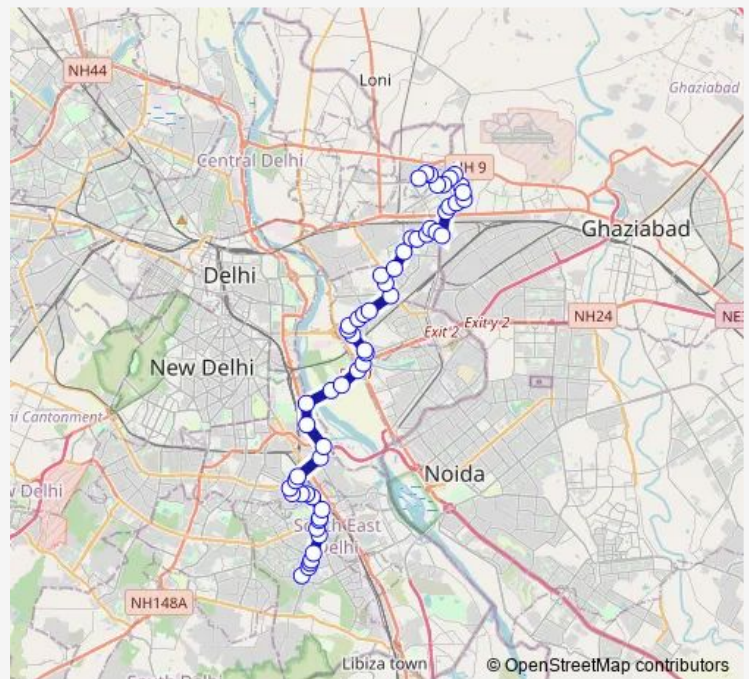

Thursday 05:15-14:15

Friday 05:15-14:15

Saturday 05:15-14:15

Sunday 05:15-14:15

Route info

Direction: DDA Flats Kalkaji

Stops: 57

Trip Duration: 1 hour 54 min